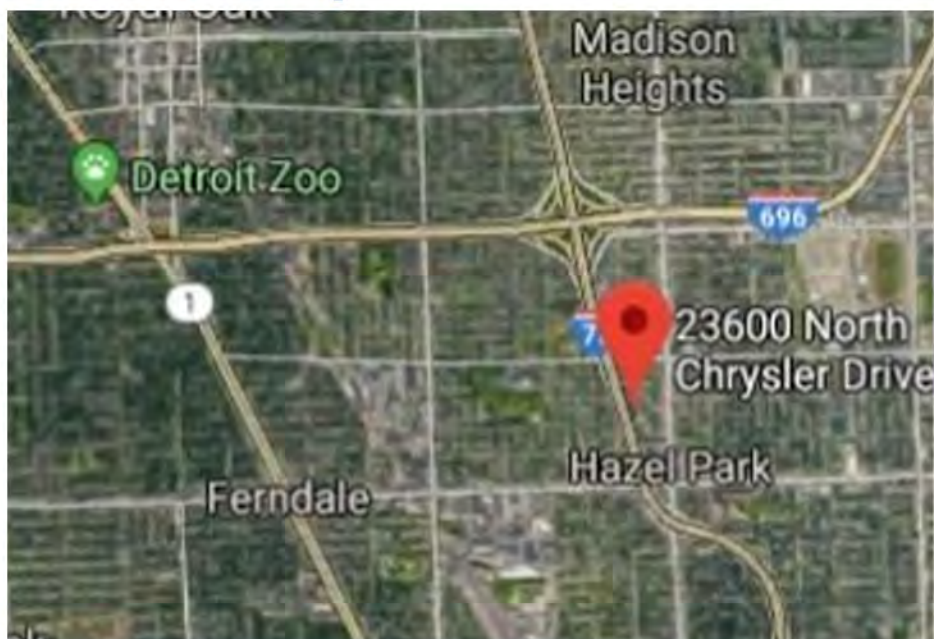

Size:

17 x 59 ft

Weekly Impressions:

Approx. 492,292

Location Map

(248) 747-7777

Info@5staroutdoor.com

www.5staroutdoor.com