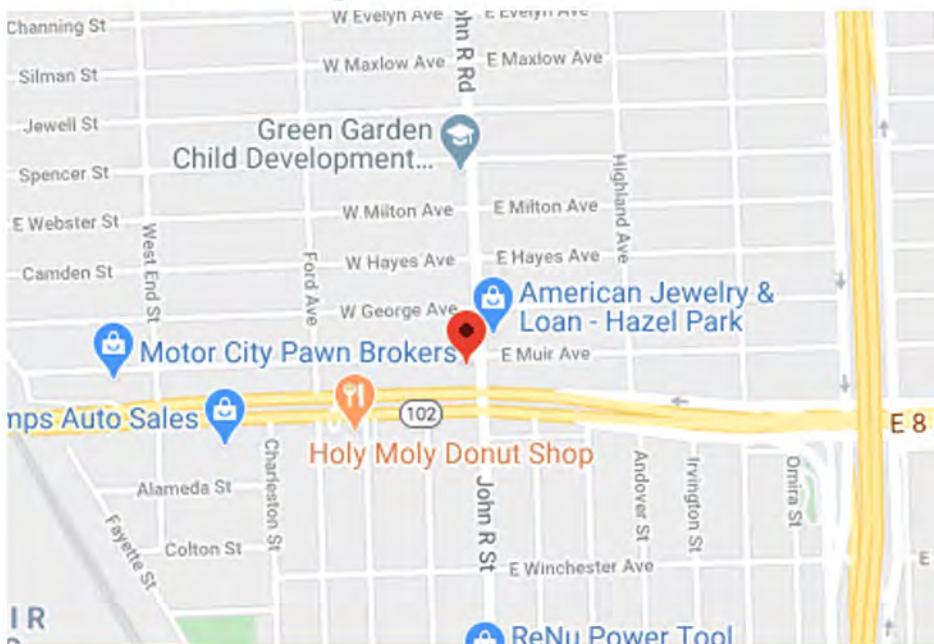

Static

Reader:

Left

Size:

20 x 60 ft.

Weekly Impressions:

Approx. 190,449

Location Map