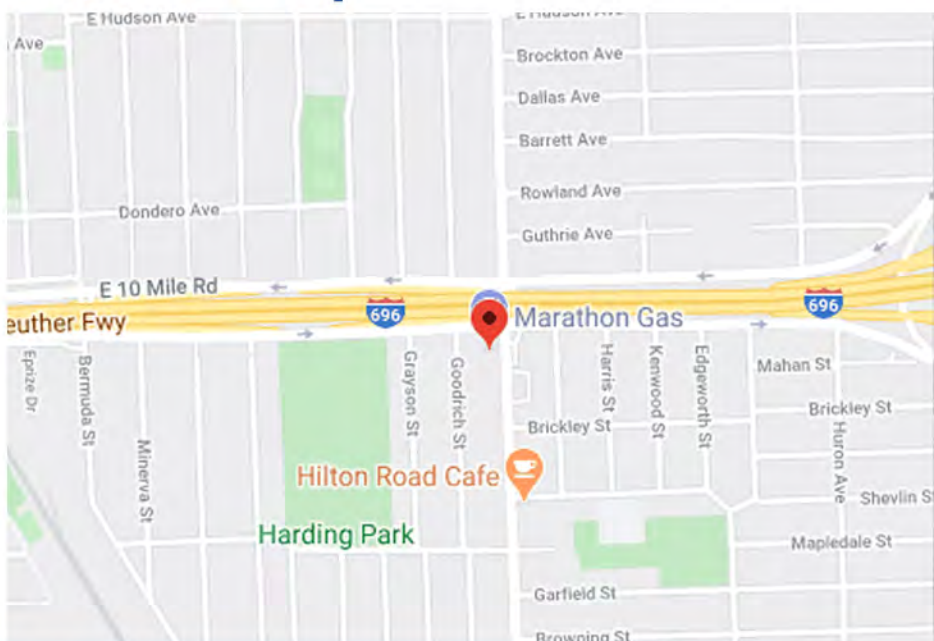

Location Map

(248) 747-7777

Info@5staroutdoor.com

www.5staroutdoor.com