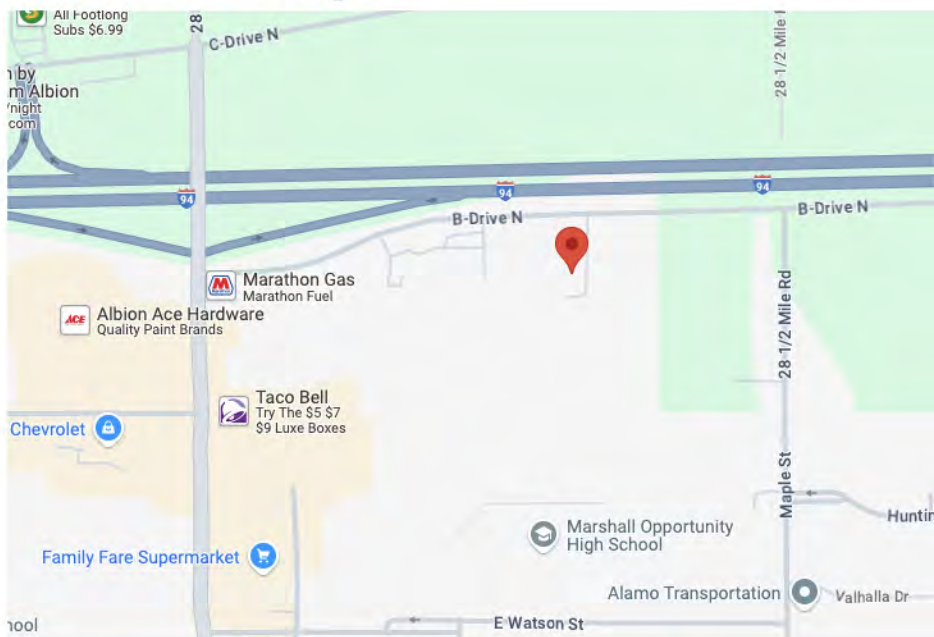

Info@5staroutdoor.com

www.5staroutdoor.com

Location Map

Direction:

For traffic going N on I-94

Lat/Lon:

42.60961 / -82.85928

Type: