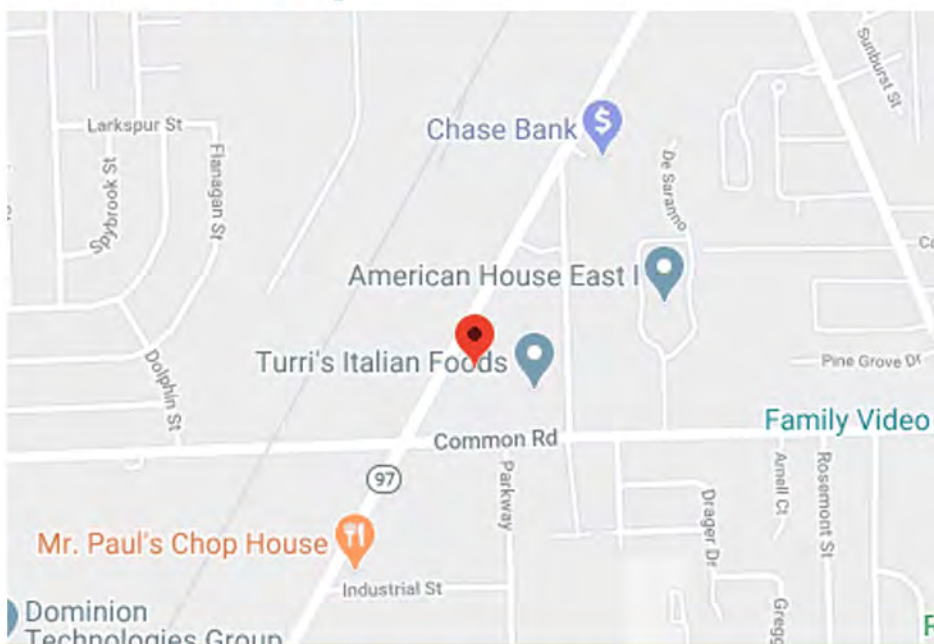

Size:

14 x 48 ft

Weekly Impressions:

Approx. 196,217

Location Map

(248) 747-7777

Info@5staroutdoor.com

www.5staroutdoor.com