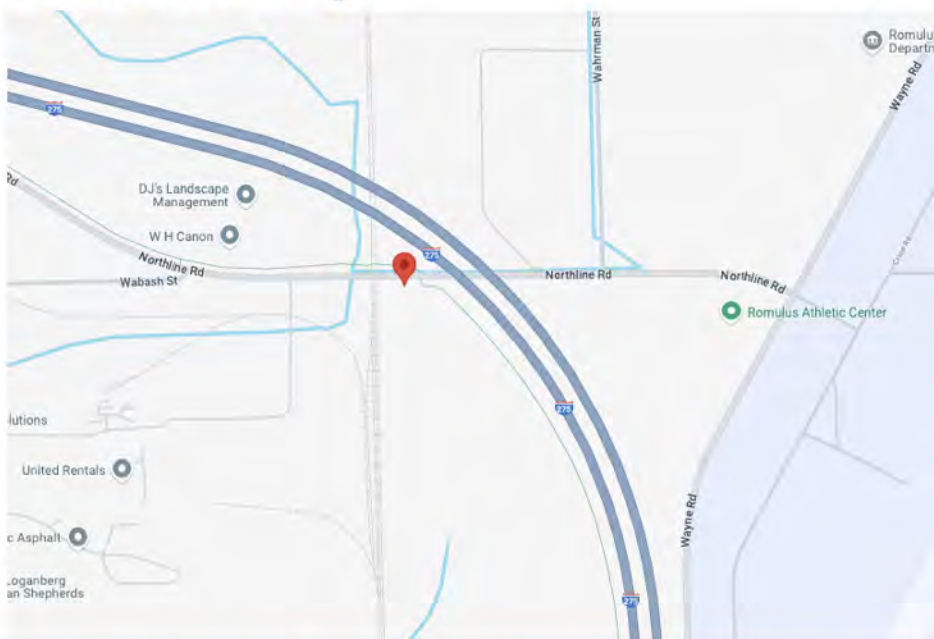

(248) 747-7777

Info@5staroutdoor.com

www.5staroutdoor.com

Direction:

Viewable to drivers traveling
NB on I-275

Lat/Lon:

42.20625, -83.39112

Type:

(248) 747-7777

Info@5staroutdoor.com

www.5staroutdoor.com

Direction:

Viewable to drivers traveling SB on I-275

Lat/Lon:

42.20625, -83.39112

Type: