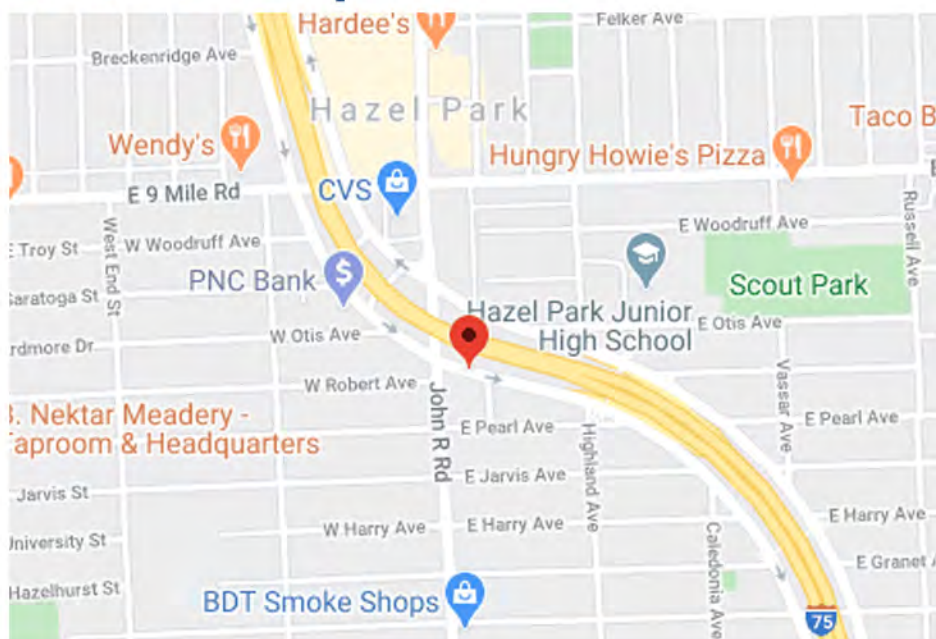

Digital

Reader:

Right

Size:

40 x 30 ft.

Weekly Impressions:

Approx. 473,984

Location Map