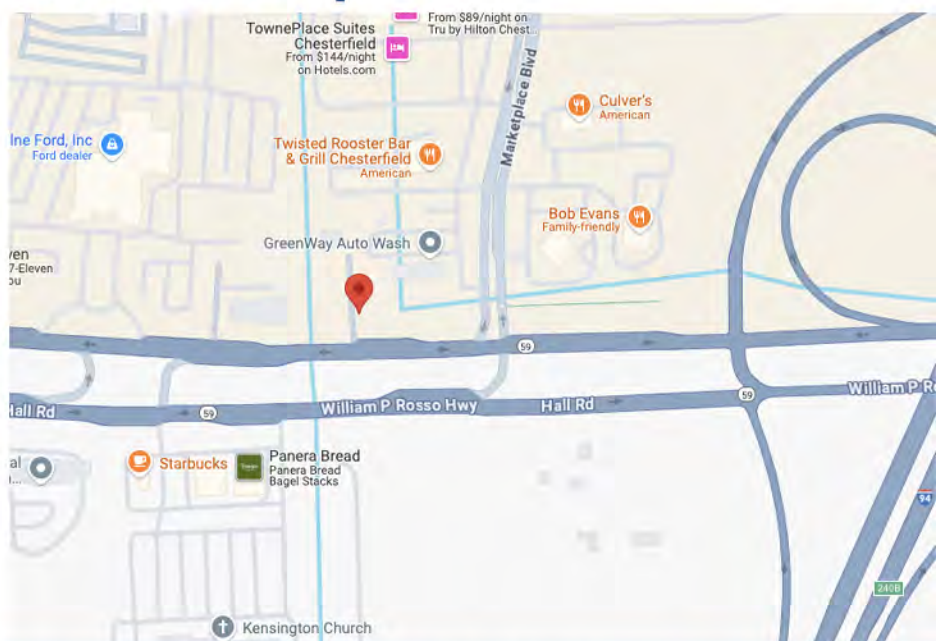

(248) 747-7777

Info@5staroutdoor.com

www.5staroutdoor.com

Direction:

Viewable to drivers traveling
EB on M-59

Lat/Lon:

42.63058, -82.85566

Type:

Digital

Reader:

Left

Size:

10 x 30 ft.

Weekly Impressions:

Approx. 262,857

Location Map

(248) 747-7777

Info@5staroutdoor.com

www.5staroutdoor.com

Direction:

Viewable to drivers traveling WB on M-59

Lat/Lon:

42.63058, -82.85566

Type: