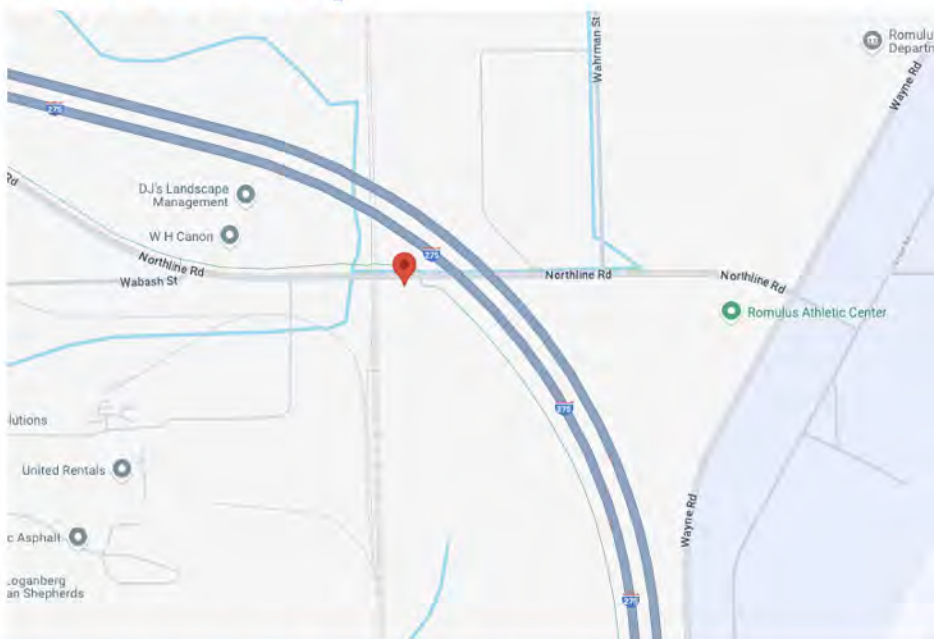

Location Map

(248) 747-7777

Info@5staroutdoor.com

www.5staroutdoor.com