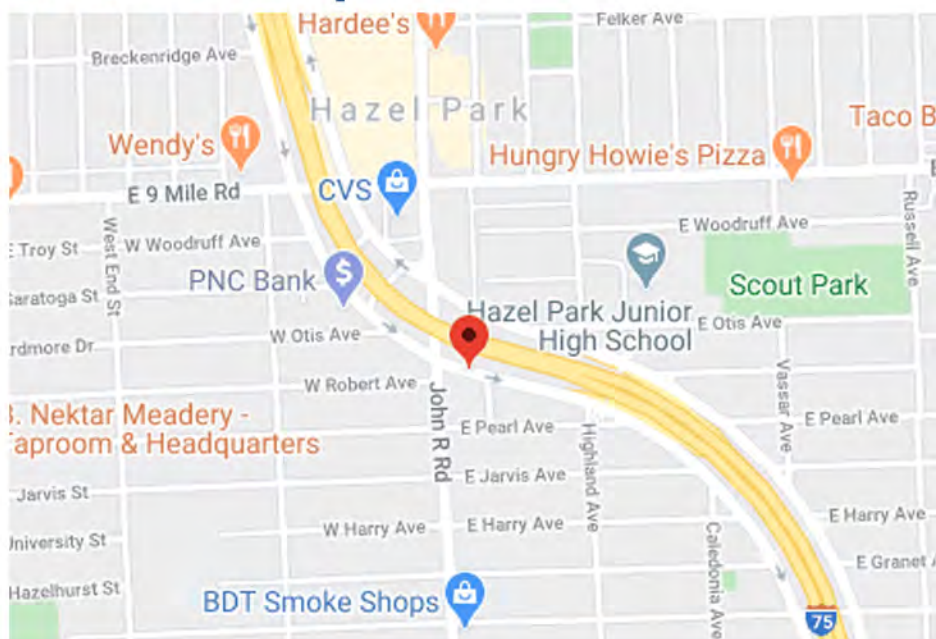

Location Map

(248) 747-7777

Info@5staroutdoor.com

www.5staroutdoor.com

FOR PRICING & AVAILABILITY PLEASE CONTACT US