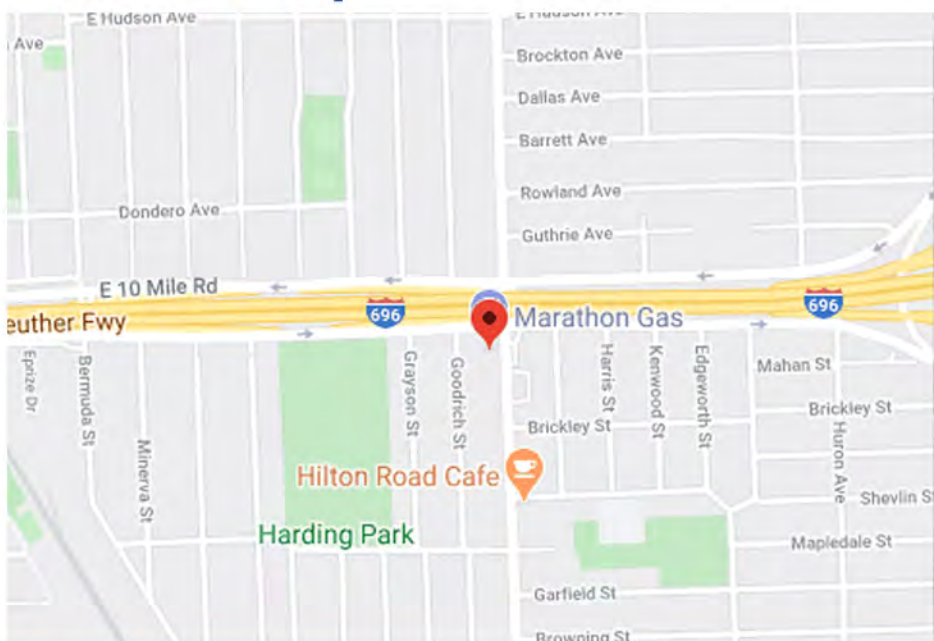

(248) 747-7777

Info@5staroutdoor.com

www.5staroutdoor.com

Direction:

For traffic going EB on I-94

Lat/Lon:

42.24605, -83.31583

Type: