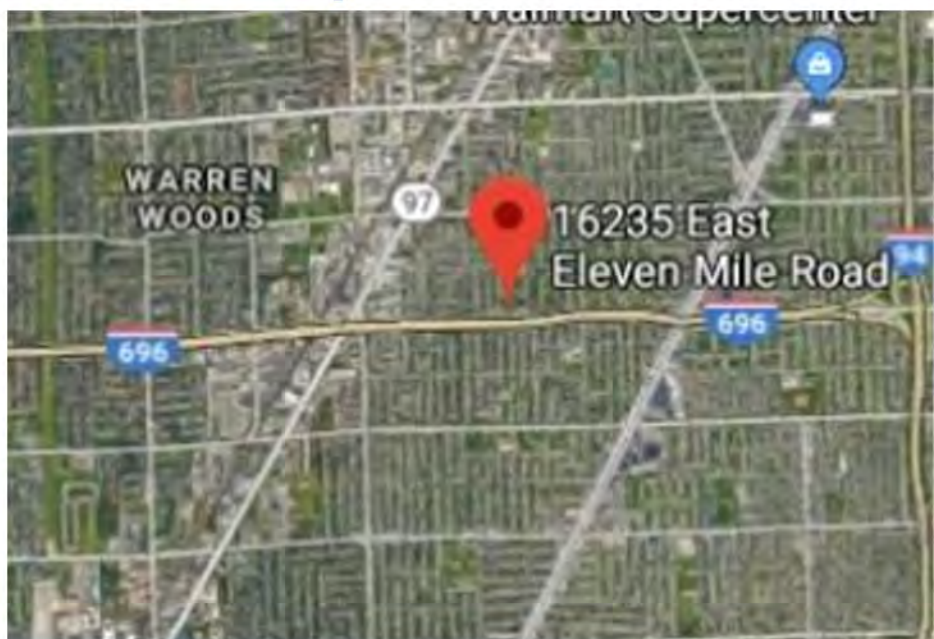

Direction:

For traffic going E on I-696

Lat/Lon:

42.49496 / -82.95445

Type:

Digital

Reader:

Left

Size:

17 x 59 ft

Weekly Impressions:

Approx. 621,082

Location Map

(248) 747-7777

Info@5staroutdoor.com

www.5staroutdoor.com

Direction:

For traffic going W on I-696

Lat/Lon:

42.49496 / -82.95445

Type:

Static

Reader:

Right