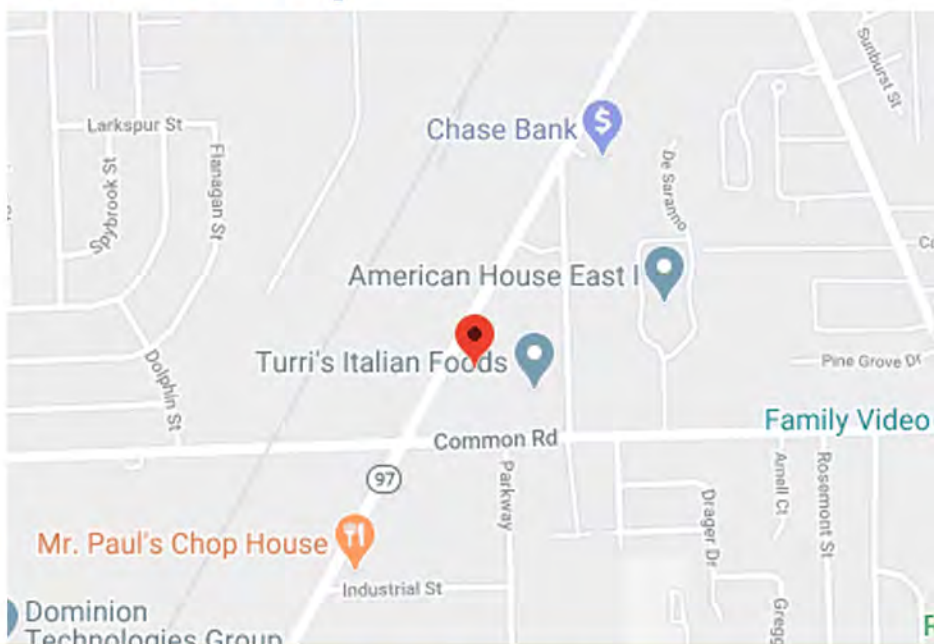

Location Map

(248) 747-7777

Info@5staroutdoor.com

www.5staroutdoor.com