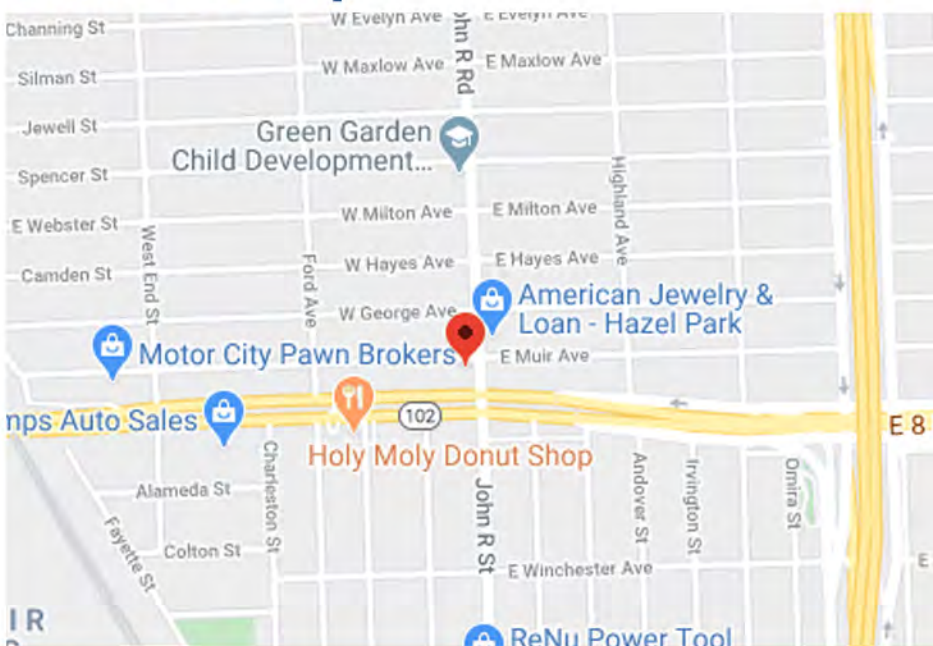

Static

Reader:

Right

Size:

20 x 30 ft.

Weekly Impressions:

Approx. 46,200

Location Map