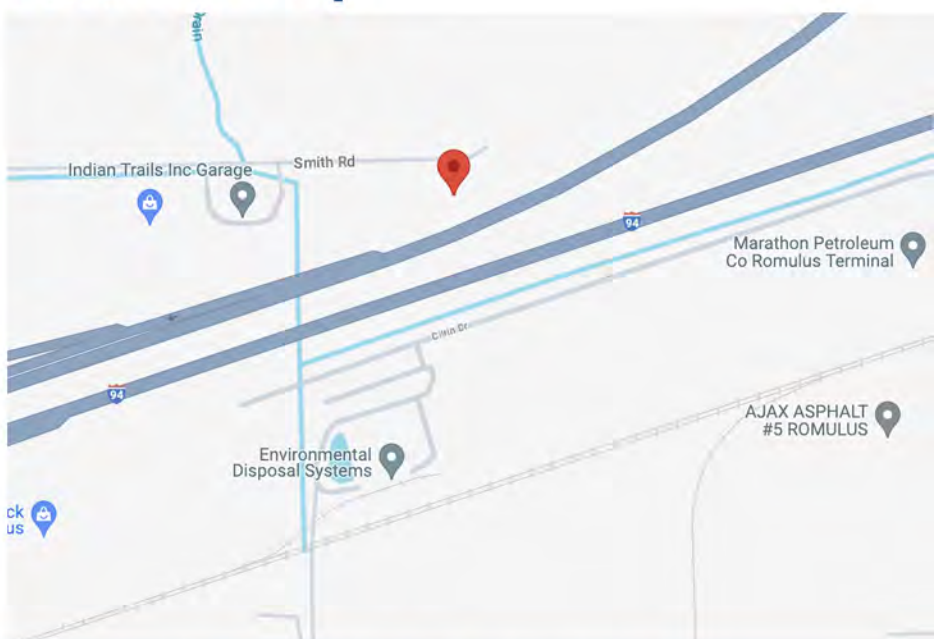

(248) 747-7777

Info@5staroutdoor.com

www.5staroutdoor.com

Direction:

For traffic going WB on I-94

Lat/Lon:

42.24605, -83.31583

Type:

(248) 747-7777

Info@5staroutdoor.com

www.5staroutdoor.com

Direction:

Viewable to drivers traveling
EB on M-59

Lat/Lon:

42.63058, -82.85566

Type: