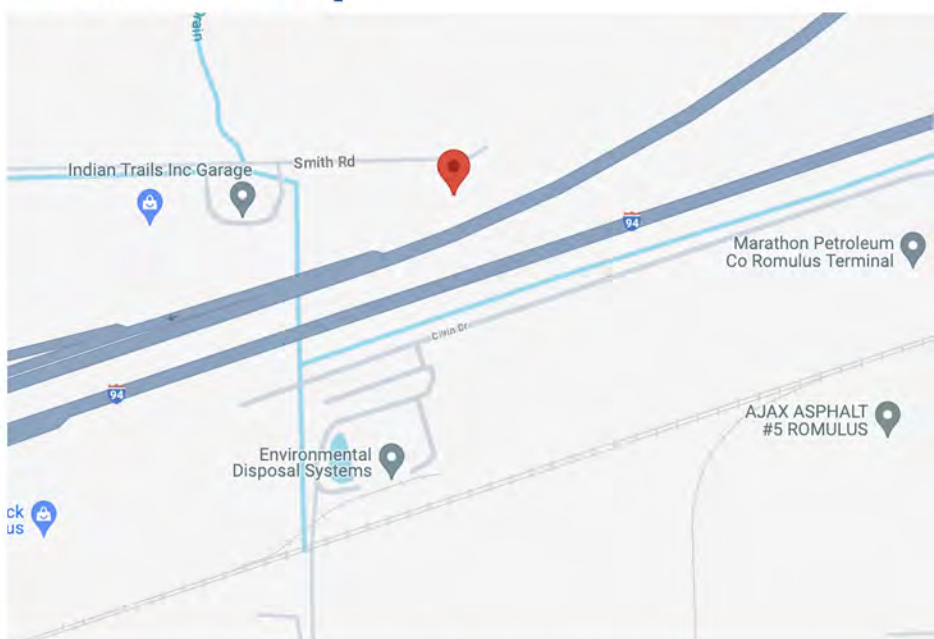

(248) 747-7777

Info@5staroutdoor.com

www.5staroutdoor.com

Direction:

For traffic going EB on I-94

Lat/Lon:

42.24605, -83.31583

Type:

(248) 747-7777

Info@5staroutdoor.com

www.5staroutdoor.com

Direction:

For traffic going WB on I-94

Lat/Lon:

42.24605, -83.31583

Type: