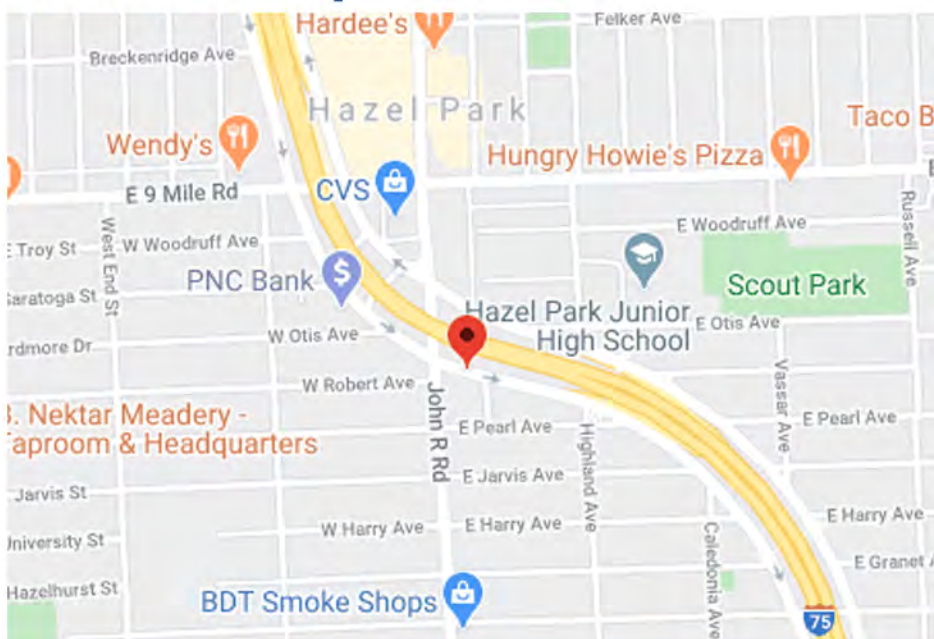

Location Map

(248) 747-7777

Info@5staroutdoor.com

www.5staroutdoor.com