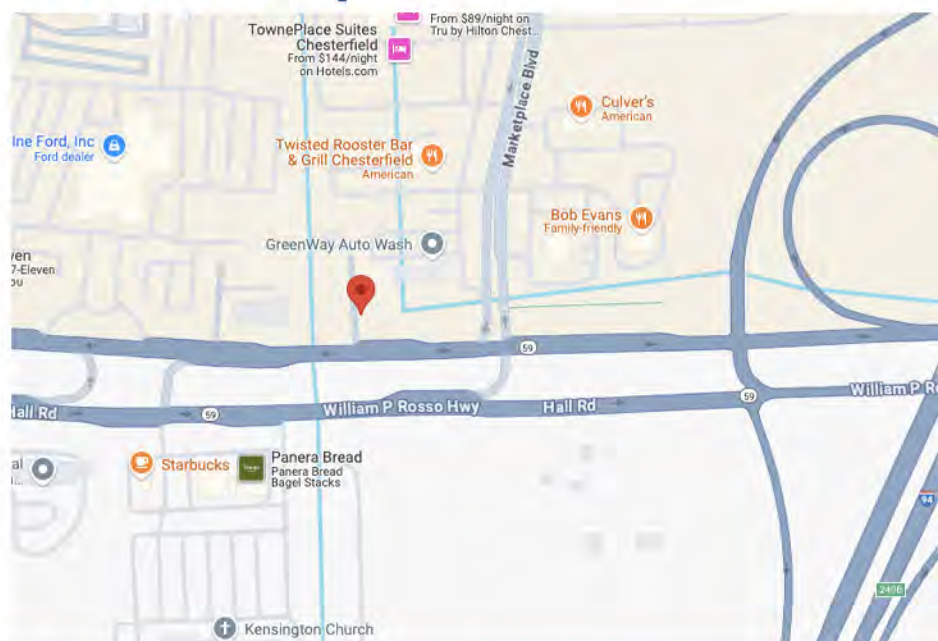

(248) 747-7777

Info@5staroutdoor.com

www.5staroutdoor.com

Direction:

Viewable to drivers traveling WB on M-59

Lat/Lon:

42.63058, -82.85566

Type:

Digital

Reader:

Right

Size:

10 x 30 ft.

Weekly Impressions:

Approx. 262,857

Location Map

(248) 747-7777

Info@5staroutdoor.com

www.5staroutdoor.com

Direction:

Viewable to drivers traveling
NB on I-275

Lat/Lon:

42.20625, -83.39112

Type: