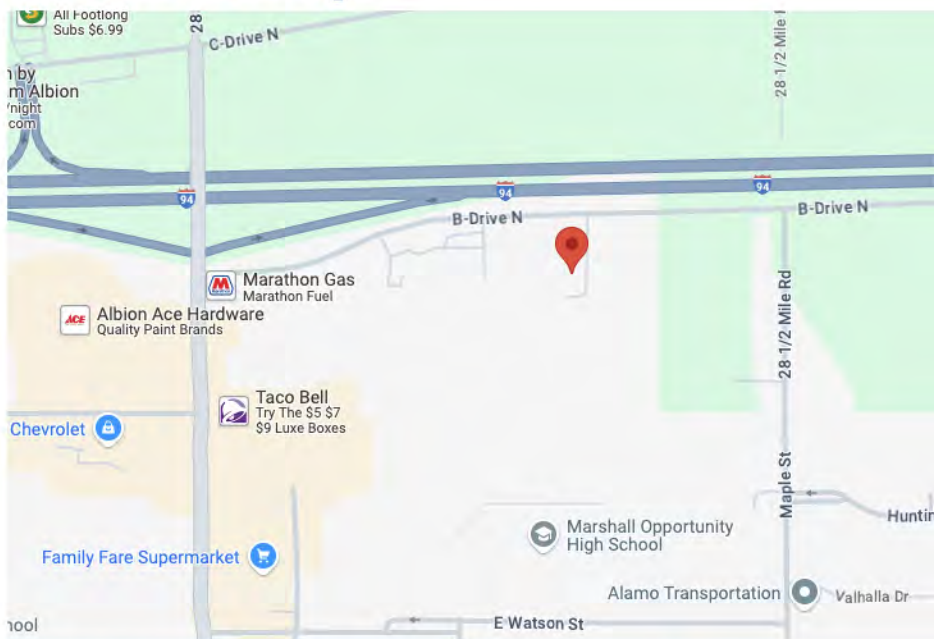

Location Map

(248) 747-7777

Info@5staroutdoor.com

www.5staroutdoor.com