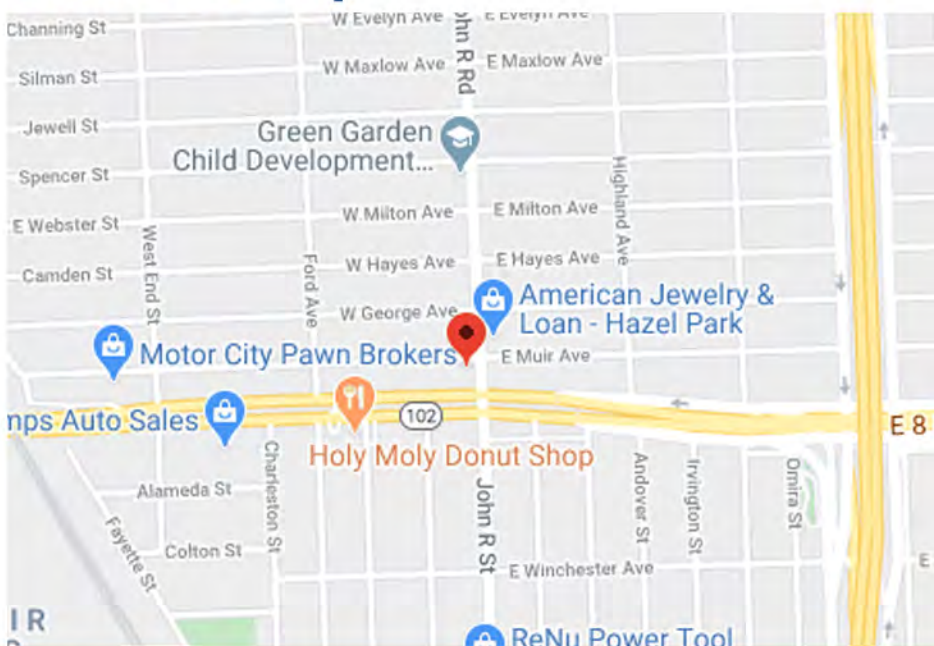

Digital

Reader:

Right

Size:

17 x 59 ft.

Weekly Impressions:

Approx. 190,449

Location Map