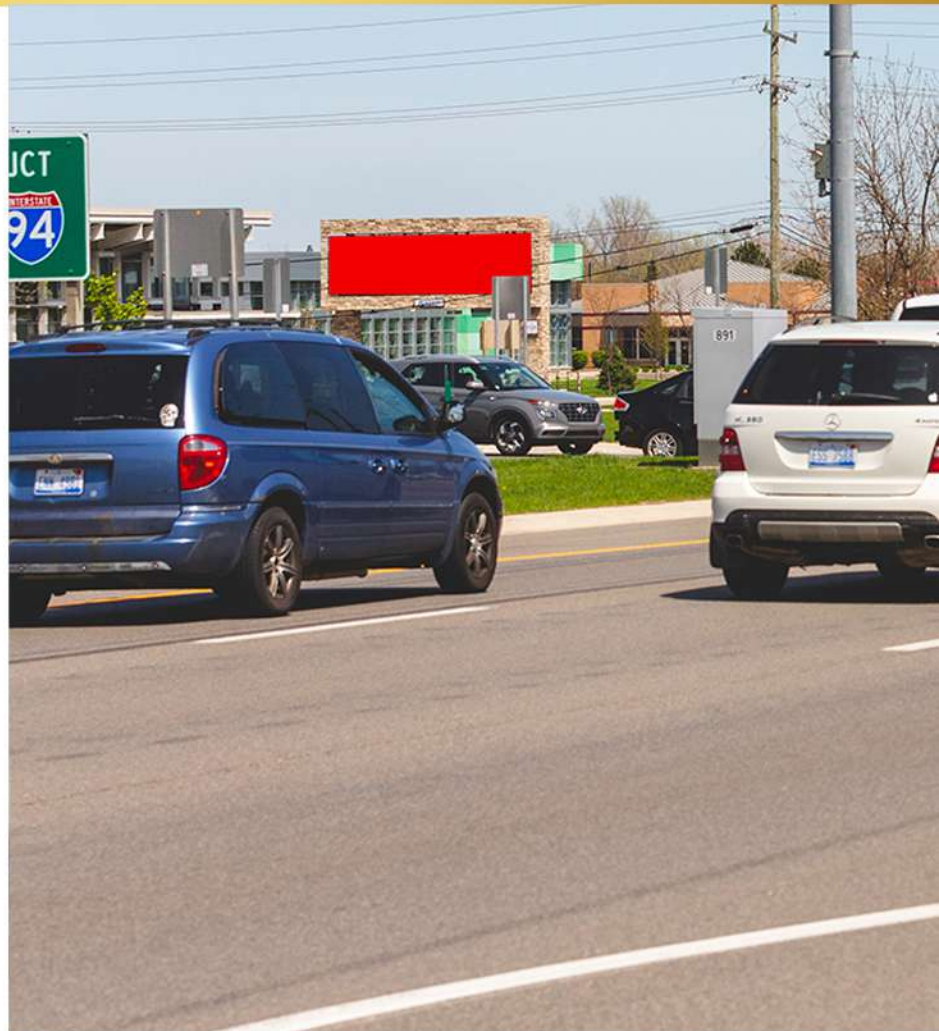

Direction:

Viewed by drivers traveling
EB on M-59

Lat/Lon:

42.63058 / -82.85566

Type:

Digital

Reader:

Left

Size:

10 x 30 ft.