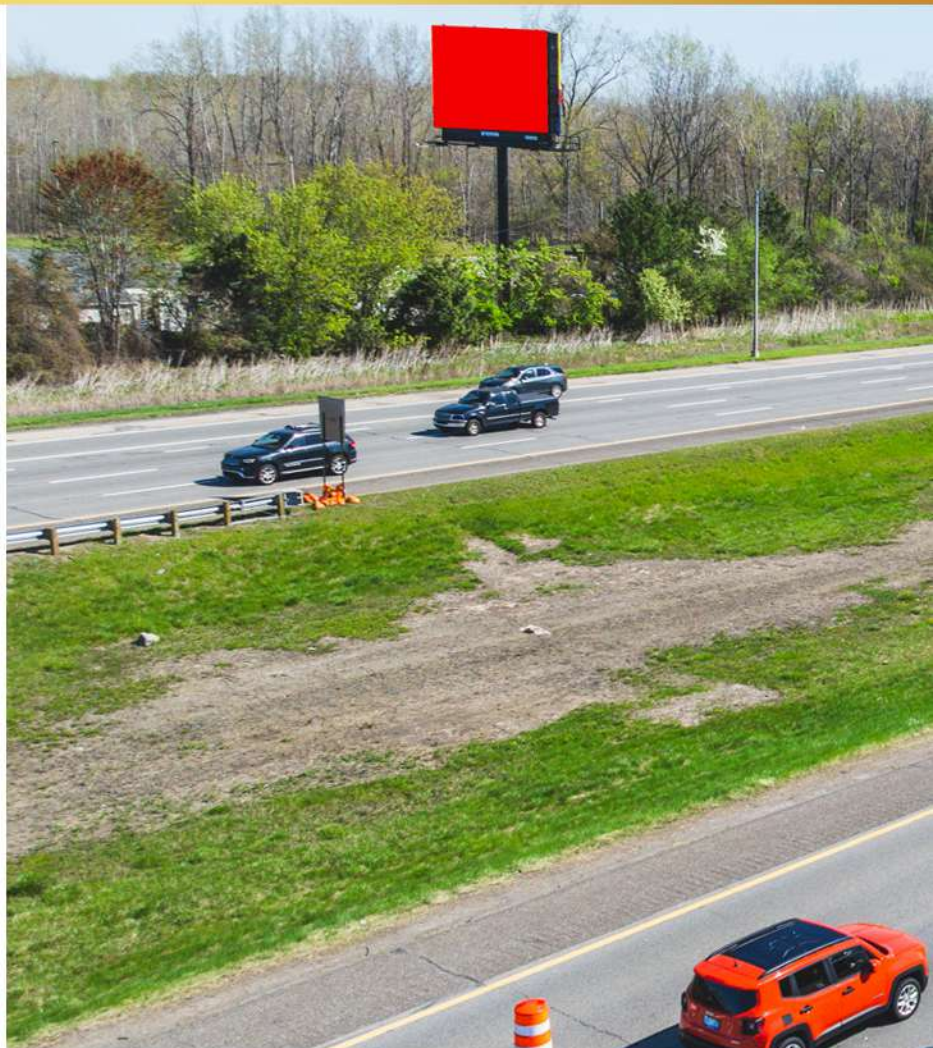

Direction:

Viewed by drivers traveling
EB on I-94

Lat/Lon:

42.24605 / -83.31583

Type:

Digital

Reader:

Left

Size:

24 x 28 ft.