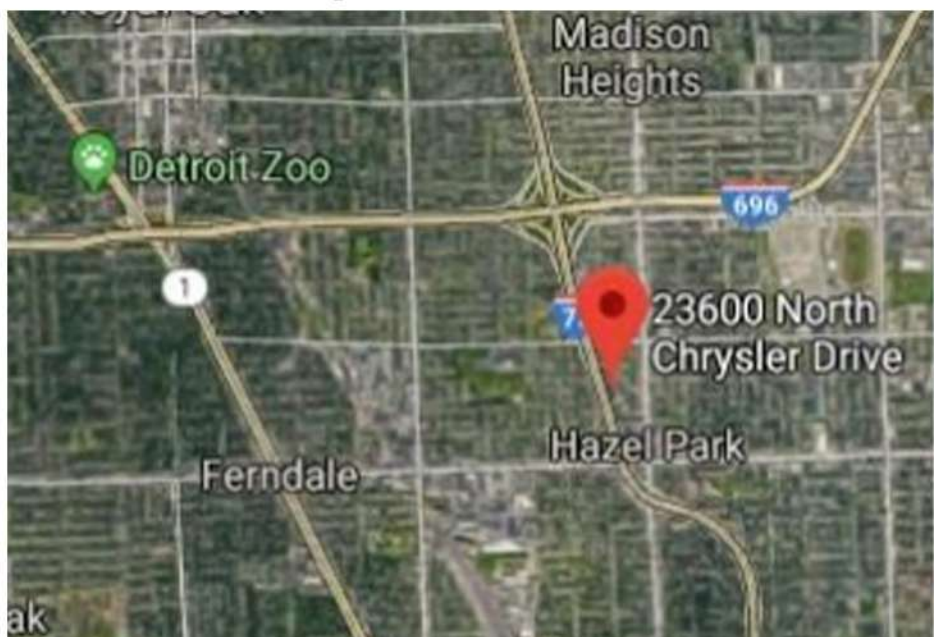

20 x 60 ft

Location Map

(248) 747-7777

Info@5staroutdoor.com

www.5staroutdoor.com

Direction:

Viewed by drivers traveling
NB on I-75

Lat/Lon:

42.46532 / -83.10703

Type:

Digital

Reader:

Right

Size:

17 x 59 ft

Location Map