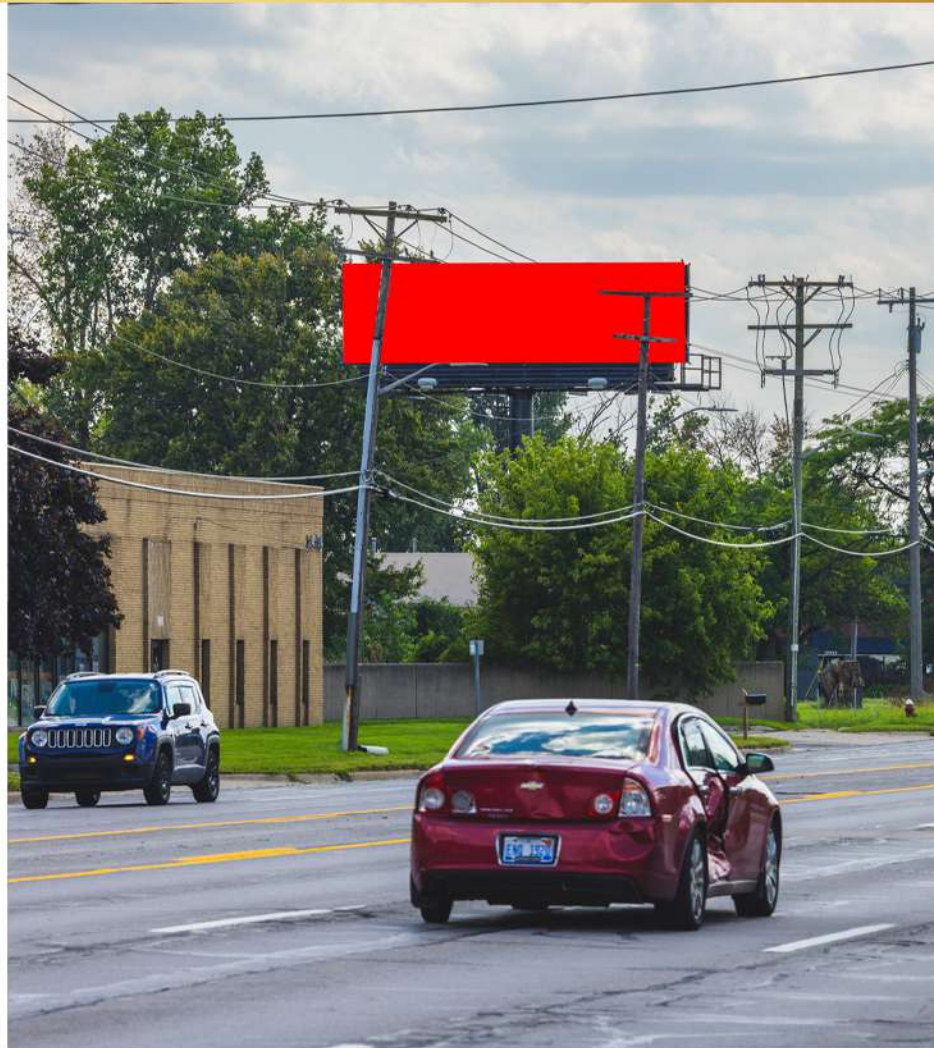

Direction:

Viewed by drivers traveling SB on Groesbeck

Lat/Lon:

42.47531 / -82.98268

Type:

Static

Reader:

Left

Size:

10.6 x 36 ft.