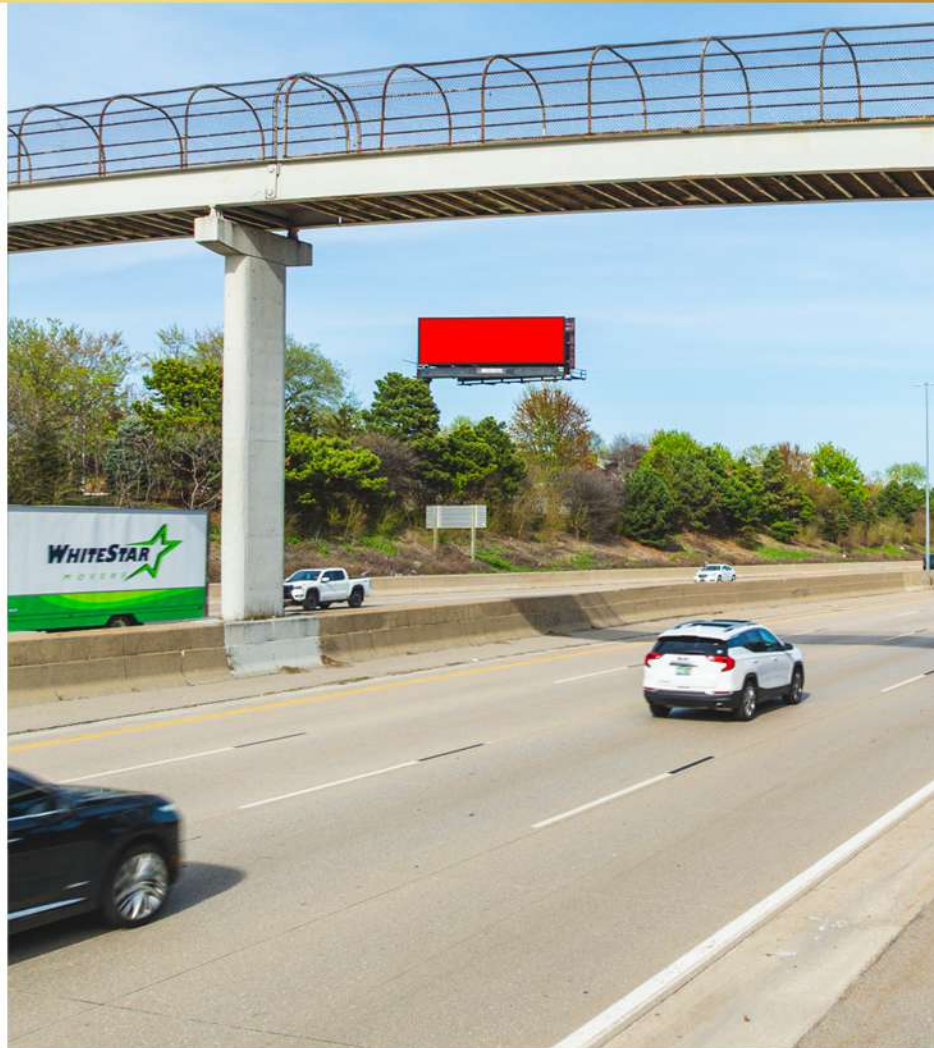

Direction:

Viewed by drivers traveling
EB on I-696

Lat/Lon:

42.49496 / -82.95445

Type:

Digital

Reader:

Left

Size:

17 x 59 ft