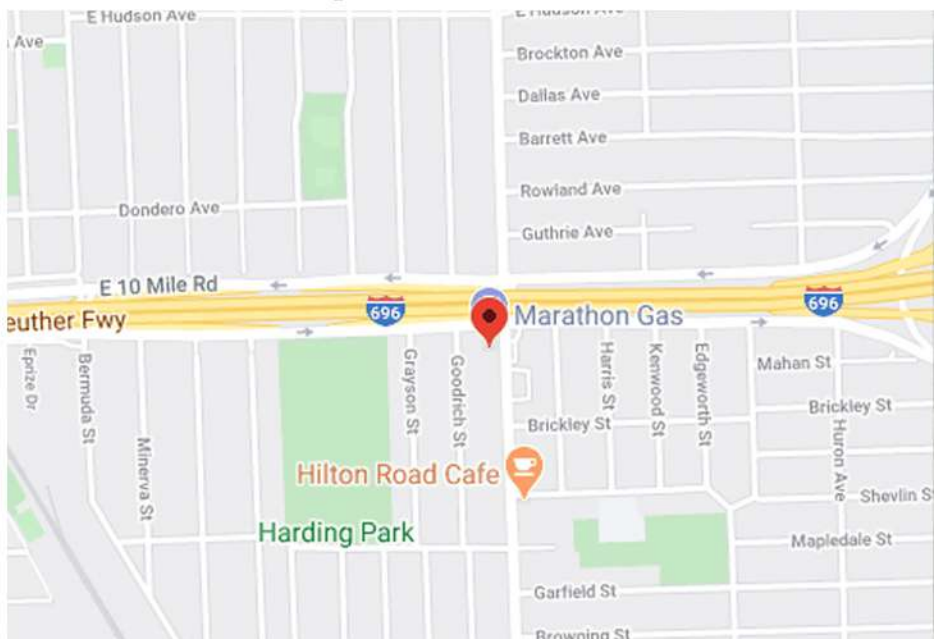

30 x 30 ft.

Location Map

(248) 747-7777

Info@5staroutdoor.com

www.5staroutdoor.com

Direction:

Viewed by drivers traveling
EB on I-94

Lat/Lon: