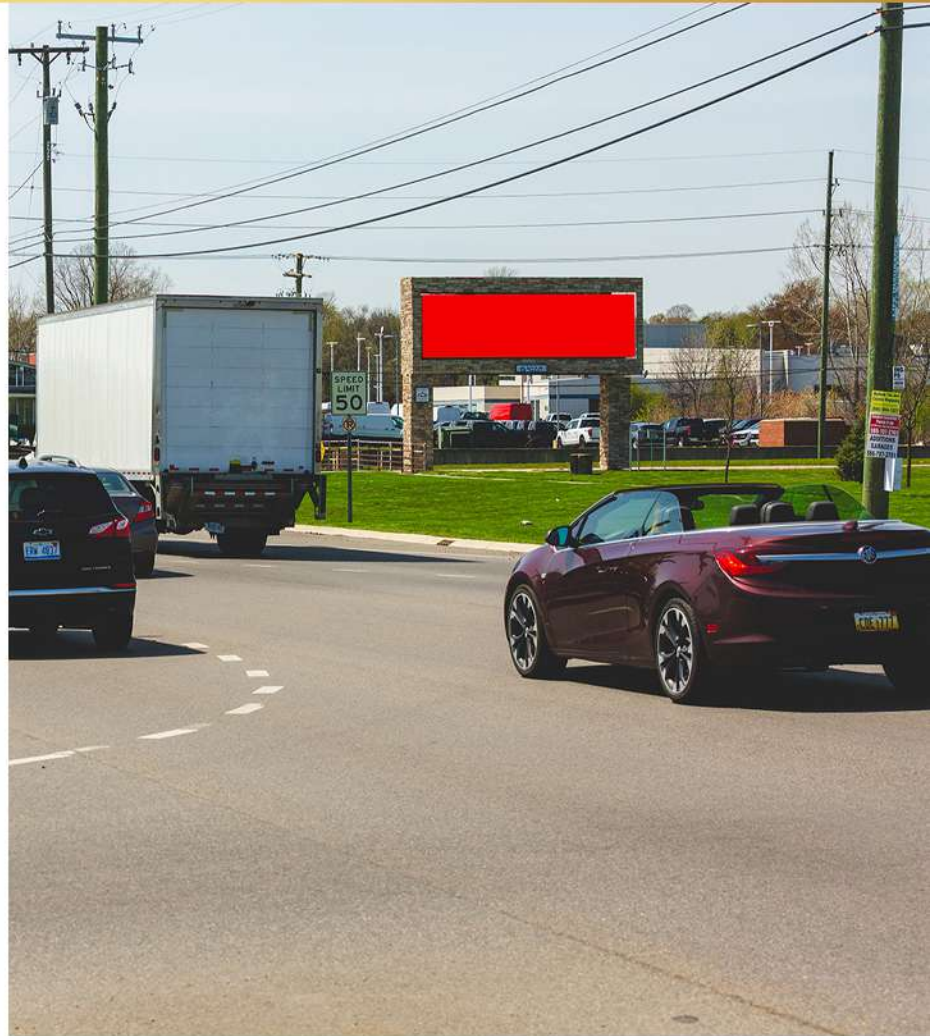

Direction:

Viewed by drivers traveling
WB on M-59

Lat/Lon:

42.63058 / -82.85566

Type:

Digital

Reader:

Right

Size:

10 x 30 ft.