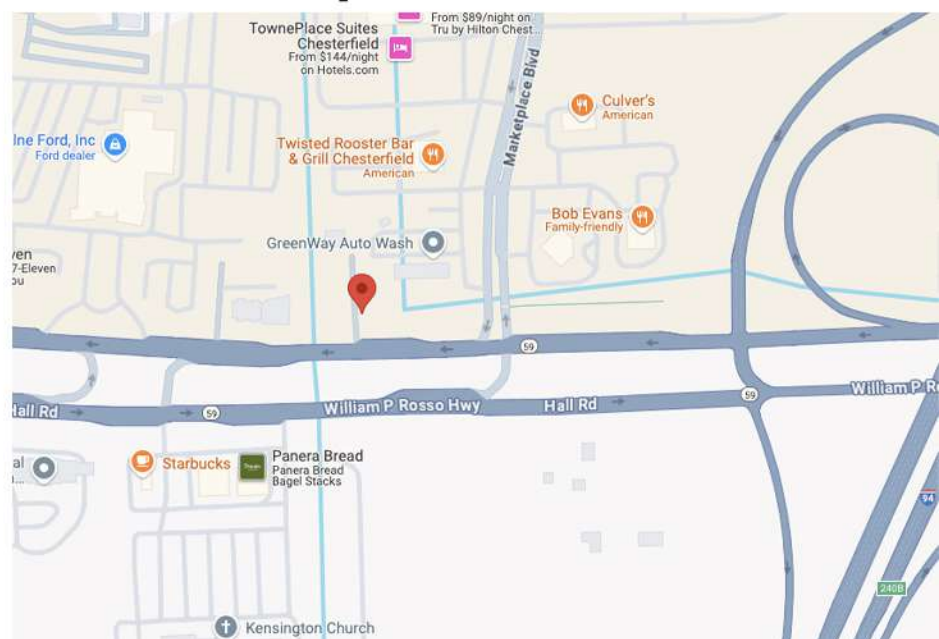

Location Map

(248) 747-7777

Info@5staroutdoor.com

www.5staroutdoor.com