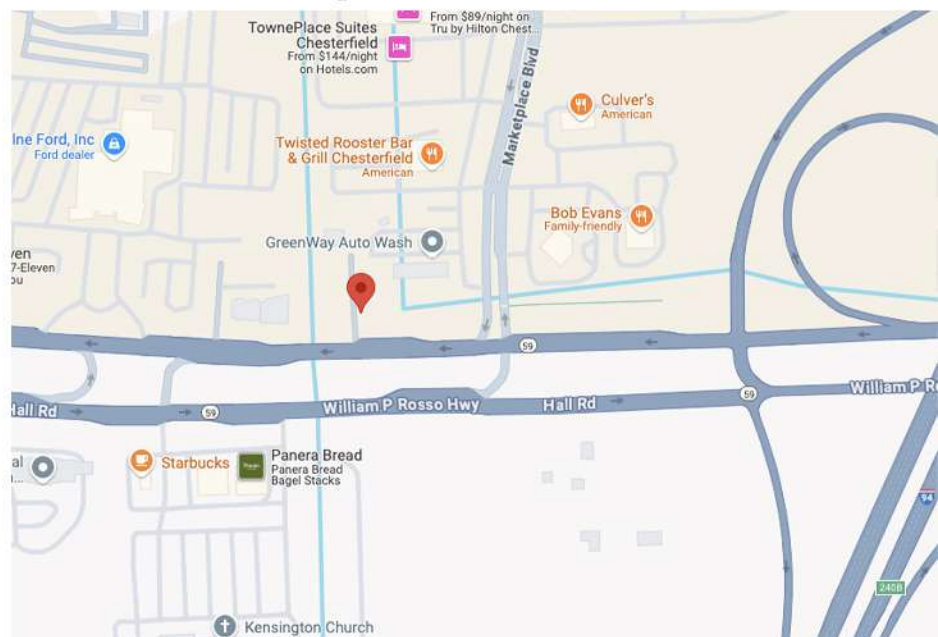

Viewed by drivers traveling
WB on M-59

Lat/Lon:

42.63058 / -82.85566

Type:

Digital

Reader:

Right

Size:

10 x 30 ft.

Location Map

(248) 747-7777

Info@5staroutdoor.com

www.5staroutdoor.com

Direction:

Viewed by drivers traveling
NB on I-275

Lat/Lon: