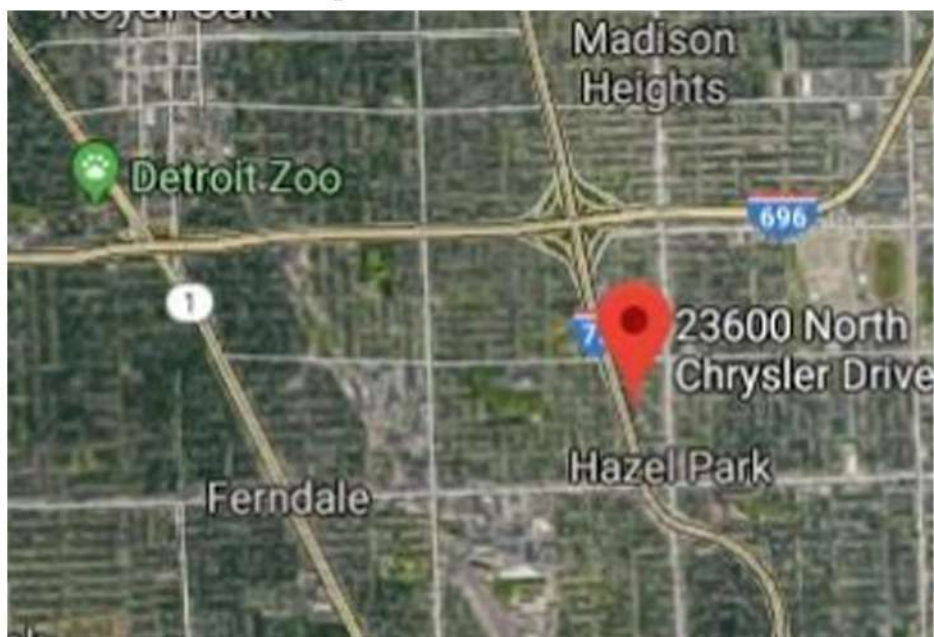

Digital

Reader:

Left

Size:

17 x 59 ft

Location Map

(248) 747-7777

Info@5staroutdoor.com