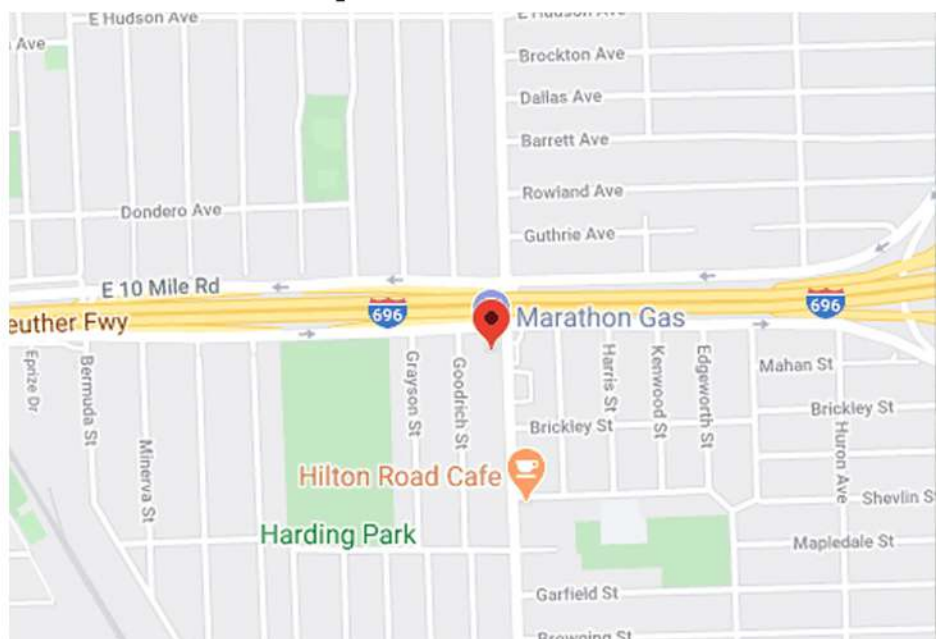

Location Map

(248) 747-7777

Info@5staroutdoor.com

www.5staroutdoor.com