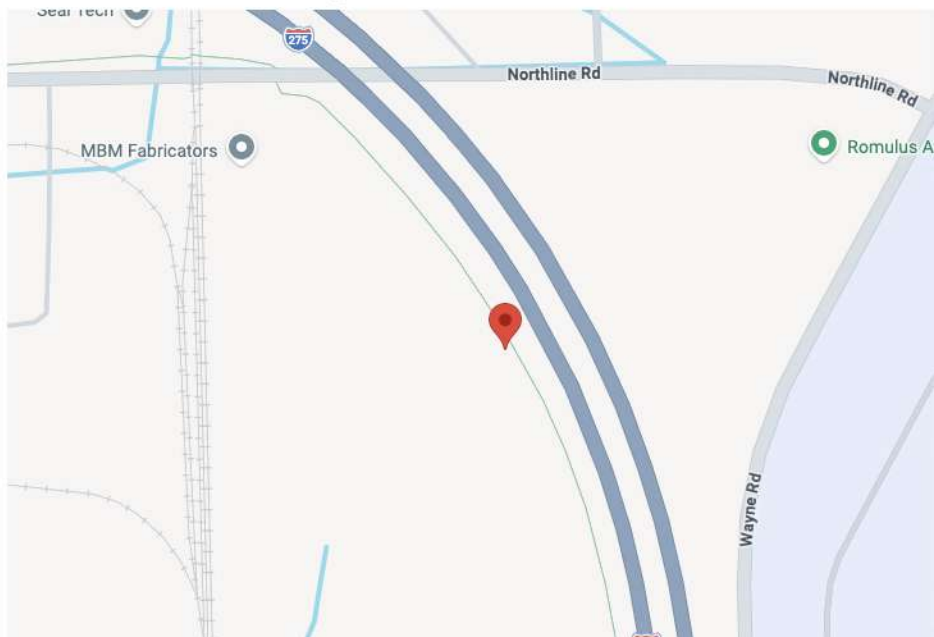

10 x 30 ft.

Location Map

(248) 747-7777

Info@5staroutdoor.com

www.5staroutdoor.com

Direction:

Viewed by drivers traveling
NB on I-275

Lat/Lon:

42.20625 / -83.39112

Type:

Digital

Reader:

Left

Size:

18 x 37 ft.

Location Map

(248) 747-7777

Info@5staroutdoor.com

www.5staroutdoor.com

Direction:

Viewed by drivers traveling
SB on I-275

Lat/Lon:

42.20625 / -83.39112

Type: