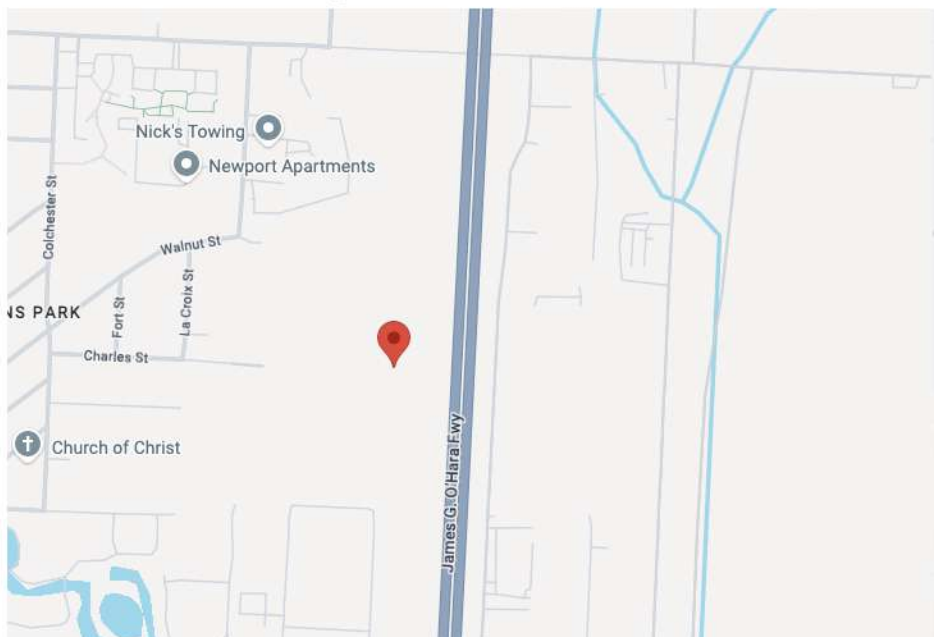

42.60443 / -82.85792

Type:

Digital

Reader:

Left

Size:

14 x 48 ft.

Location Map