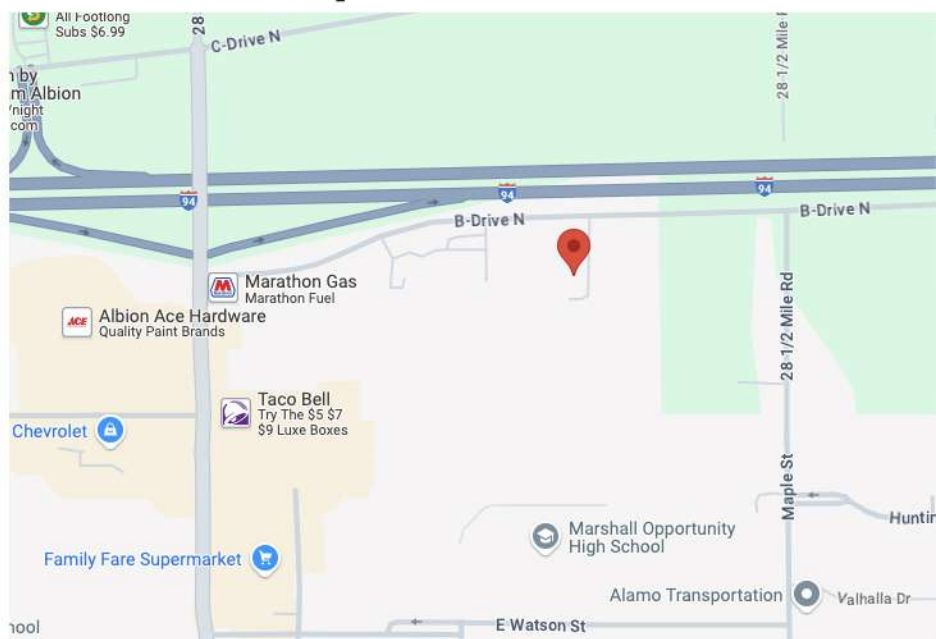

Location Map

(248) 747-7777

Info@5staroutdoor.com

www.5staroutdoor.com