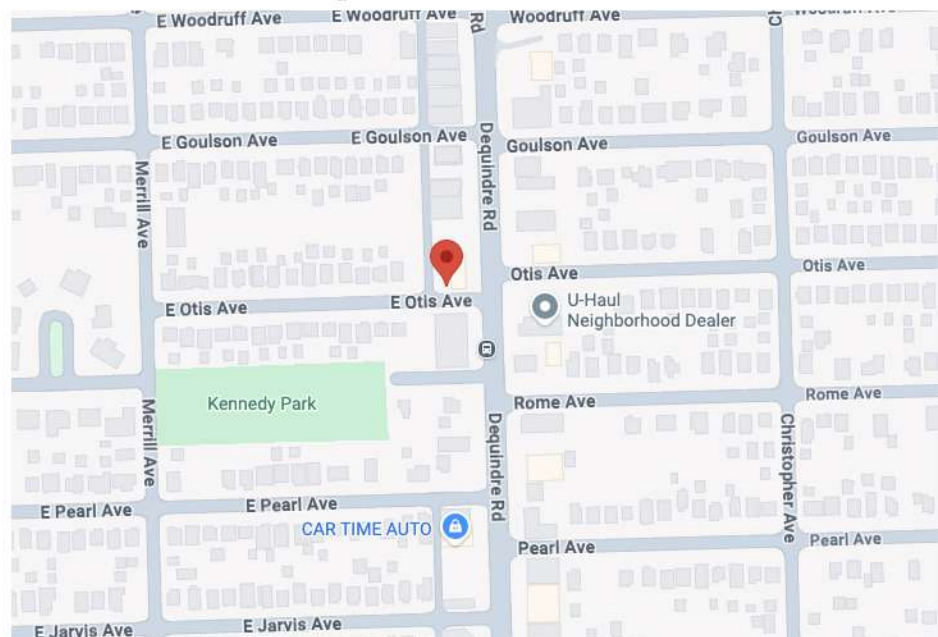

Location Map

(248) 747-7777

Info@5staroutdoor.com

www.5staroutdoor.com