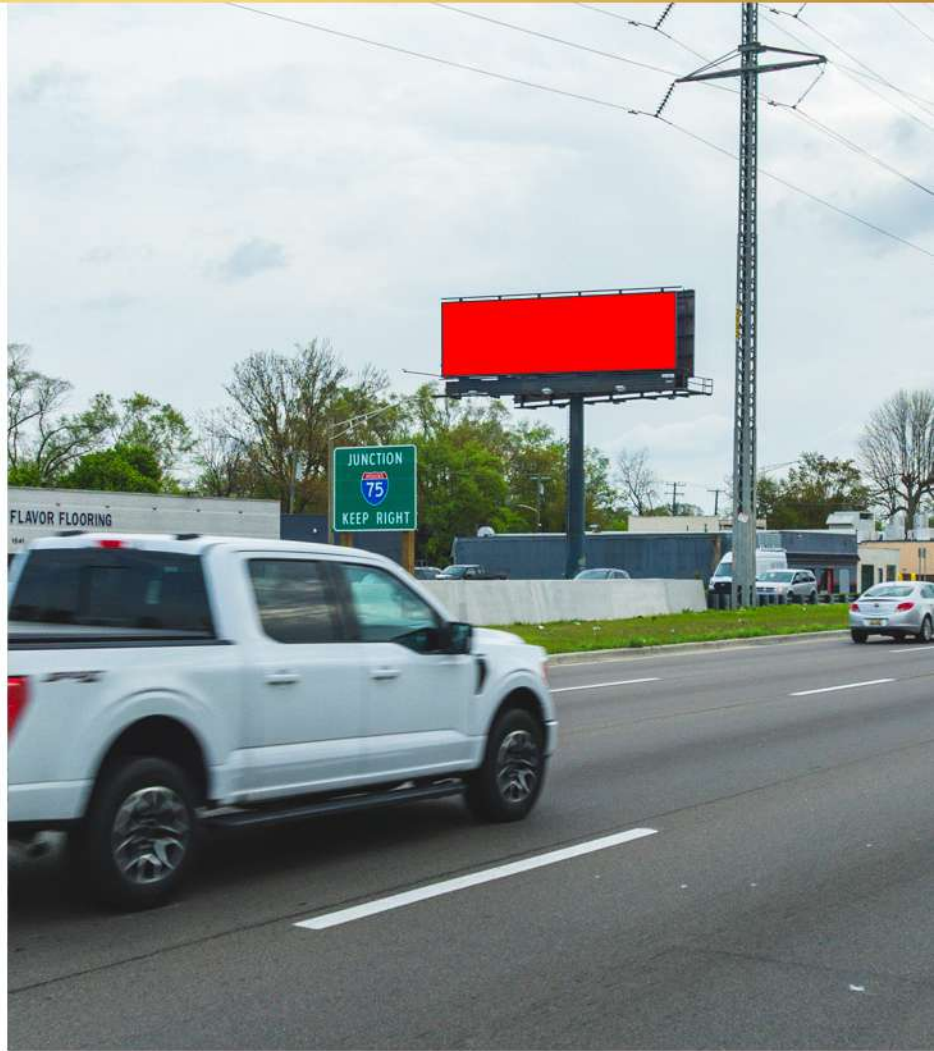

42.44738 / -83.10924

Type:

Digital

Reader:

Left

Size:

17 x 59 ft.

Location Map