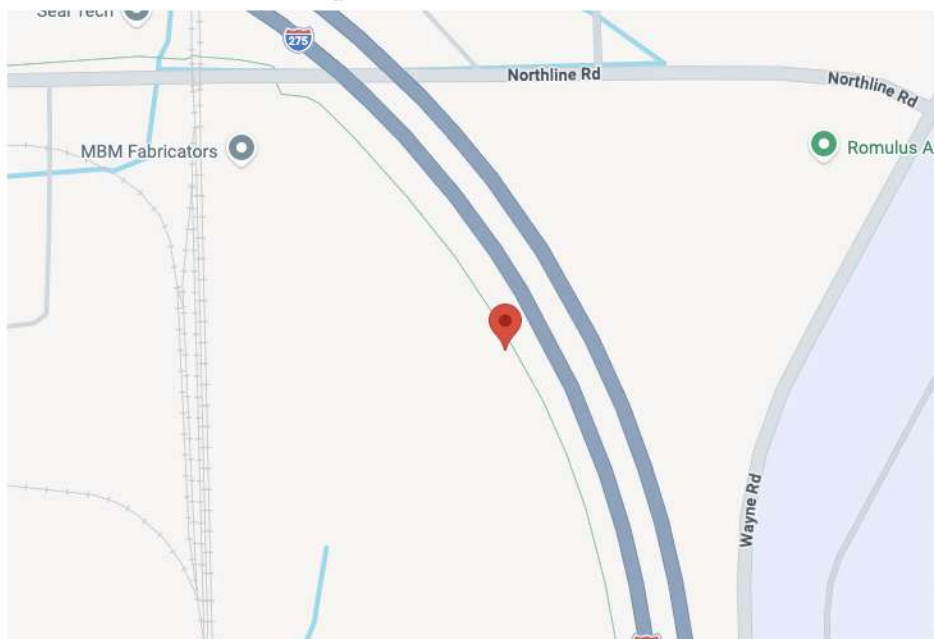

(248) 747-7777

Info@5staroutdoor.com

www.5staroutdoor.com

Direction:

Viewed by drivers traveling
SB on I-275

Lat/Lon:

42.20625 / -83.39112

Type:

Digital

Reader:

Right

Size:

18 x 37 ft.

Location Map

(248) 747-7777

Info@5staroutdoor.com

www.5staroutdoor.com

Direction:

Viewed by drivers traveling
NB on Dequindre

Lat/Lon:

42.45938 / -83.08423

Type:

Digital

Reader: