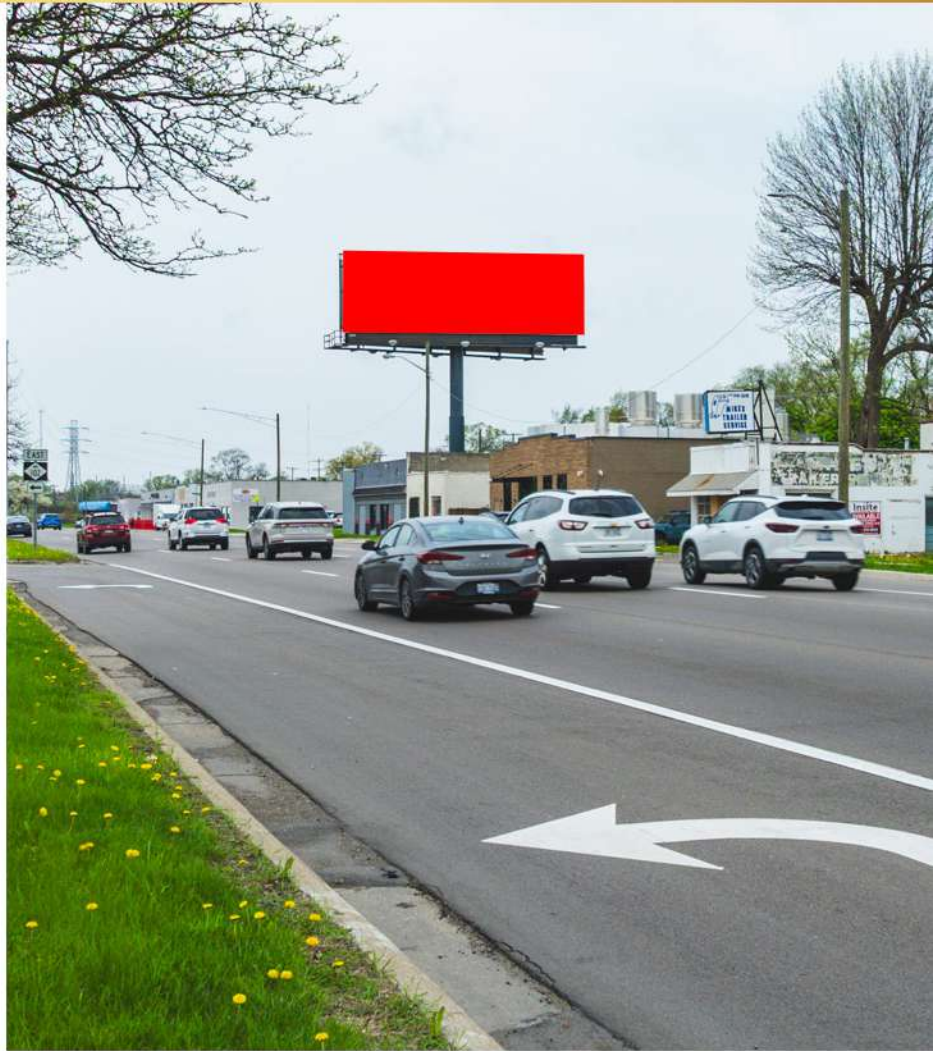

Direction:

Viewed by drivers traveling
WB on 8 Mile

Lat/Lon:

42.44738 / -83.10924

Type:

Static

Reader:

Right

Size:

20 x 60 ft.