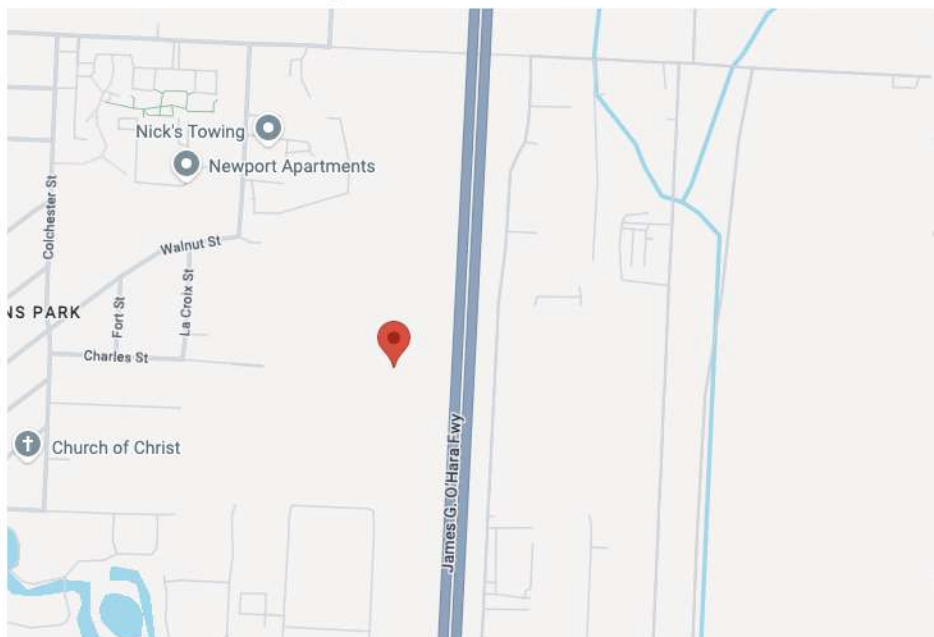

Location Map

(248) 747-7777

Info@5staroutdoor.com

www.5staroutdoor.com