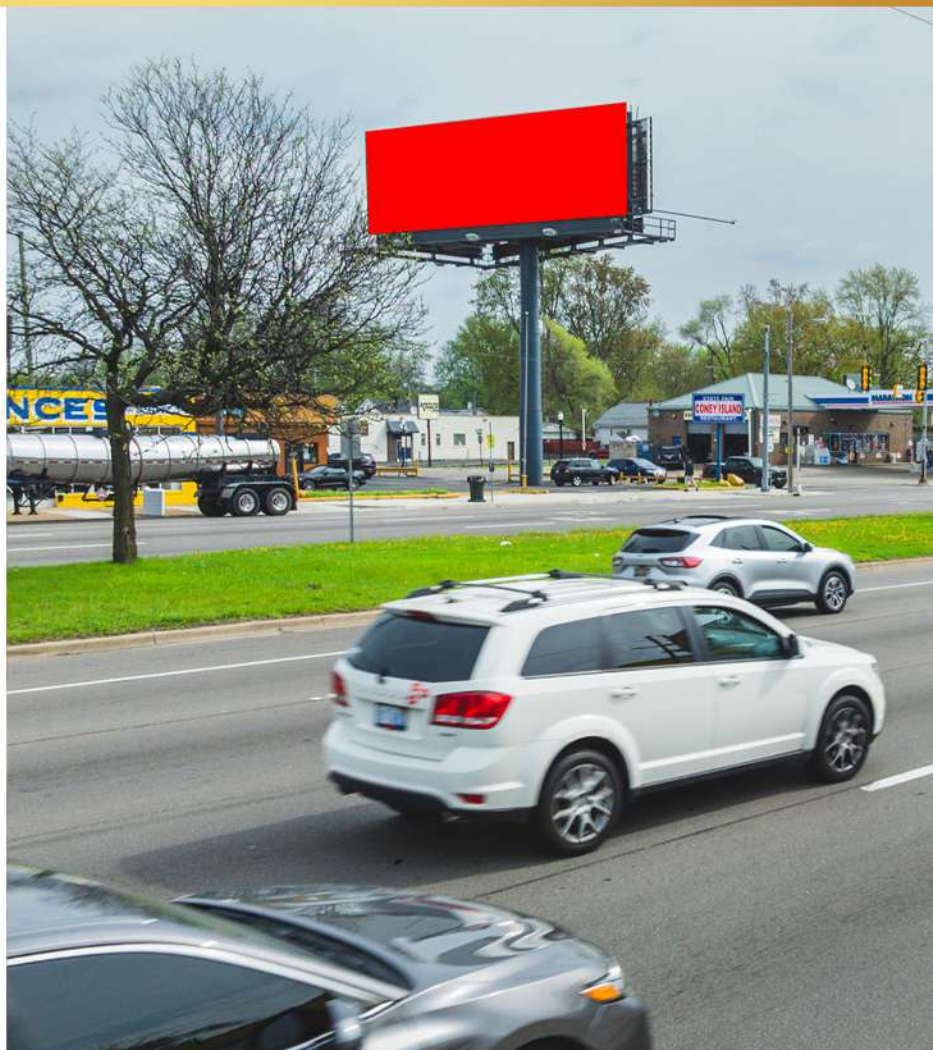

Direction:

Viewed by drivers traveling
EB on 8 Mile

Lat/Lon:

42.44749 / -83.10339

Type:

Static

Reader:

Left

Size:

20 x 60 ft.