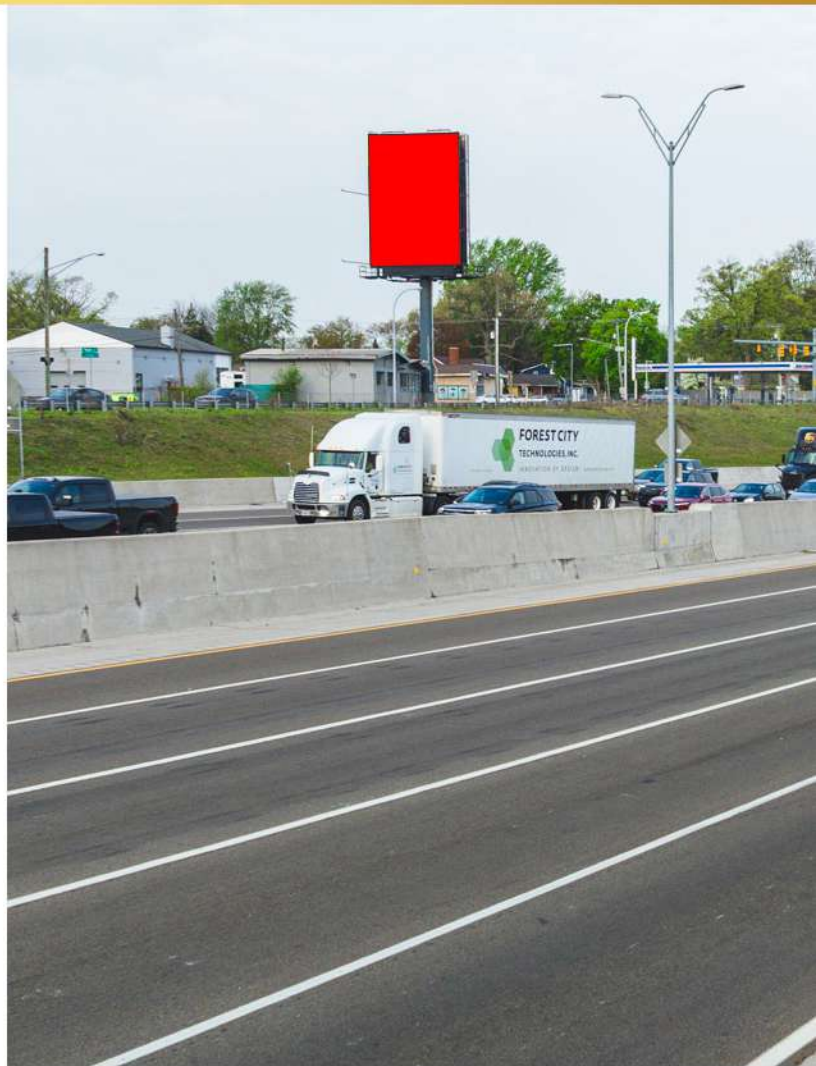

Direction:

Viewed by drivers traveling
NB on I-75

Lat/Lon:

42.45834 / -83.10313

Type:

Digital

Reader:

Left

Size:

40 x 30 ft.