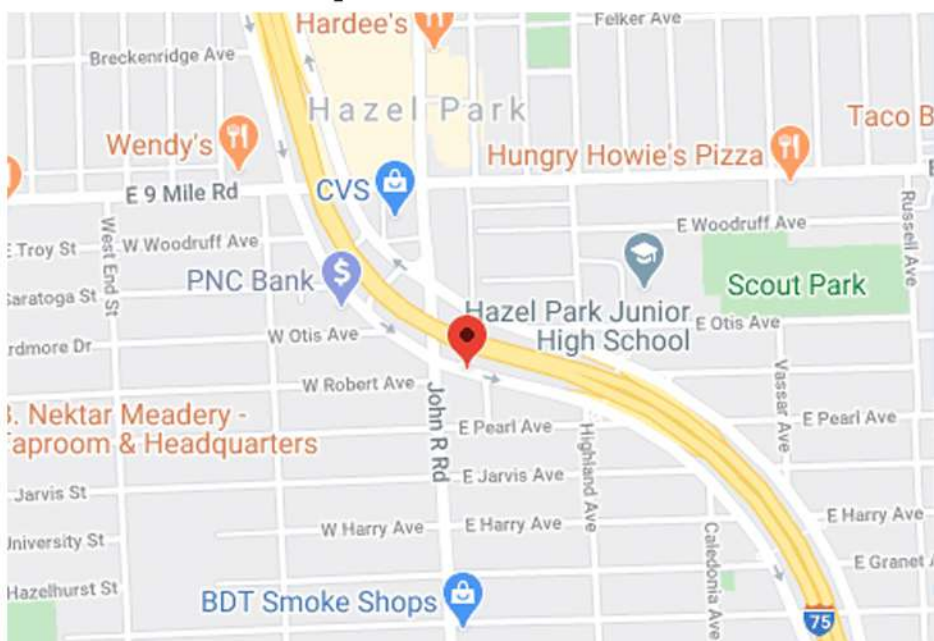

42.45834 / -83.10313

Type:

Digital

Reader:

Right

Size:

40 x 30 ft.

Location Map