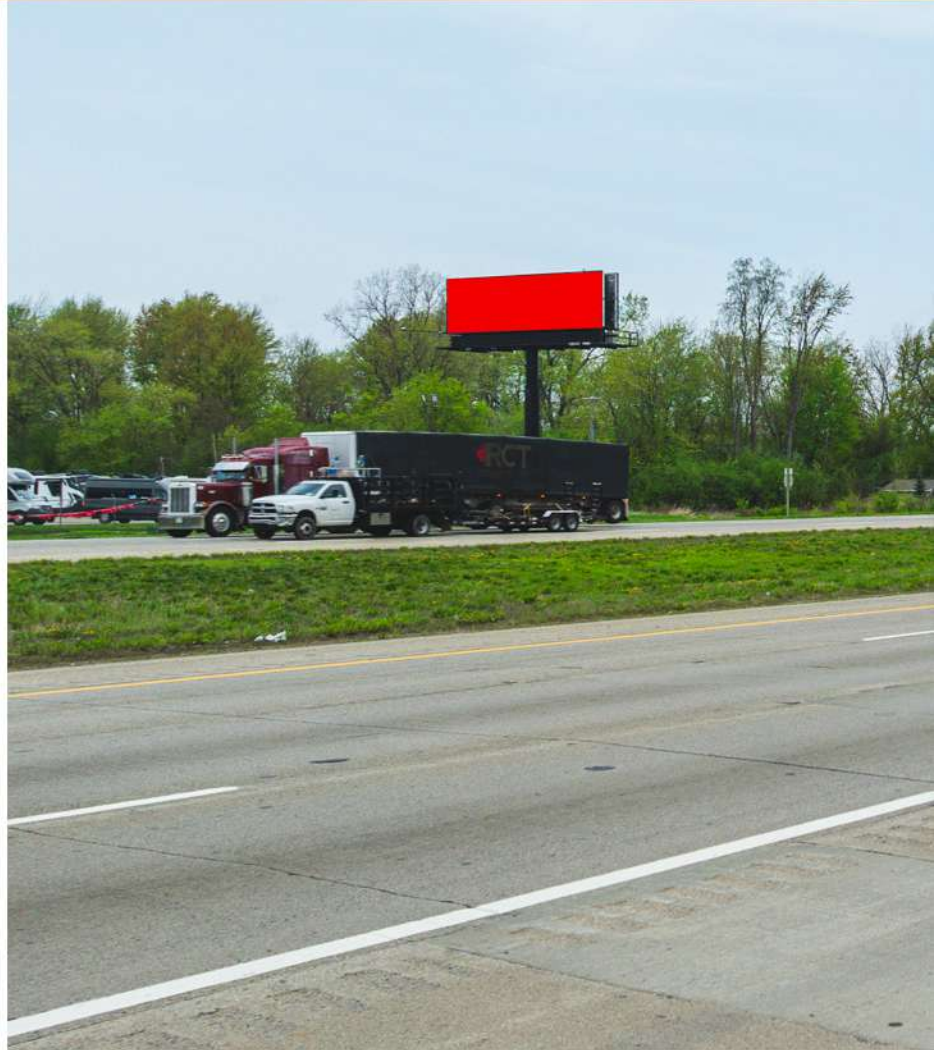

Direction:

Viewed by drivers traveling
NB on I-75

Lat/Lon:

42.18165 / -83.24578

Type:

Digital

Reader:

Left

Size:

14 x 48 feet.