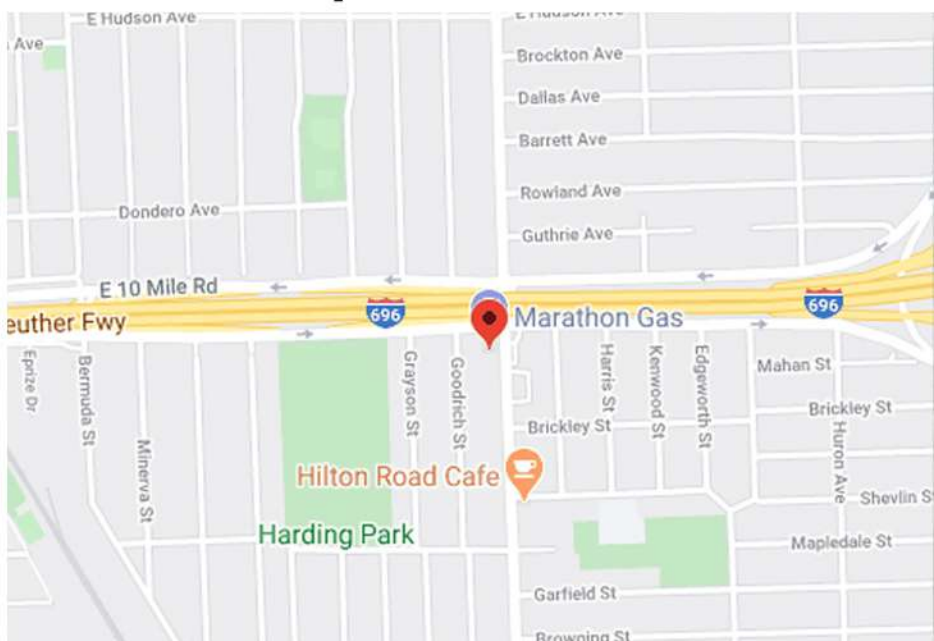

30 x 30 ft.

Location Map

(248) 747-7777

Info@5staroutdoor.com

www.5staroutdoor.com

Direction:

Viewed by drivers traveling
EB on I-94

Lat/Lon: