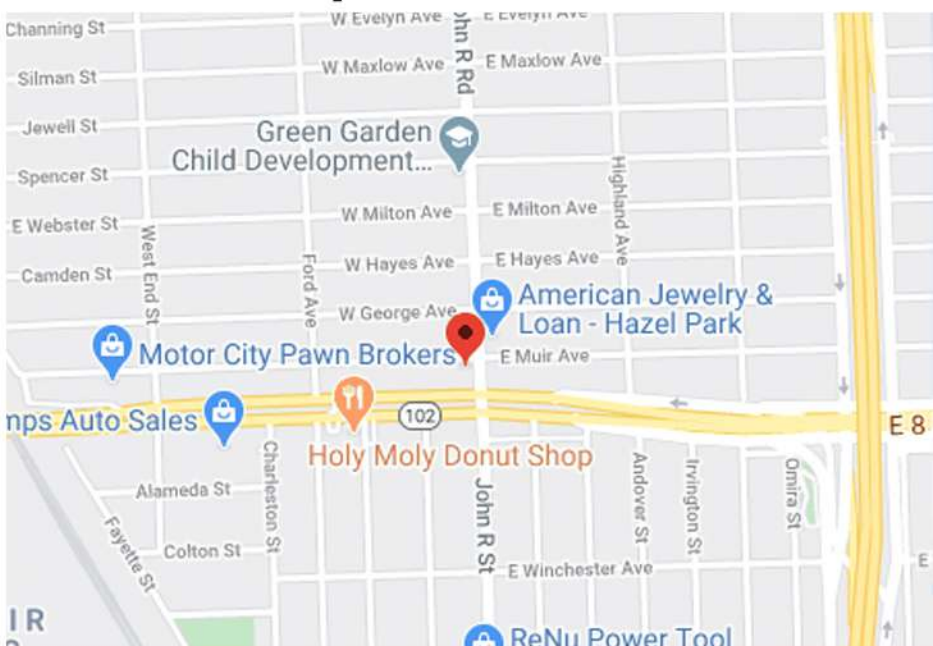

Location Map

(248) 747-7777

Info@5staroutdoor.com

www.5staroutdoor.com