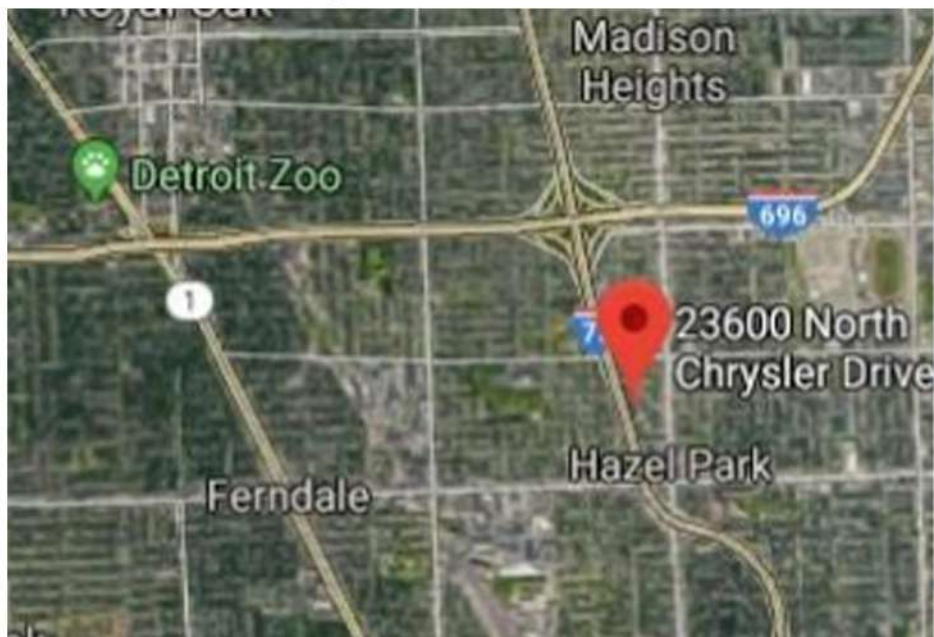

(248) 747-7777

Info@5staroutdoor.com

www.5staroutdoor.com

Direction:

Viewed by drivers traveling
SB on I-75

Lat/Lon:

42.46532 / -83.10703

Type:

Digital

Reader:

Left

Size:

17 x 59 ft

Location Map

(248) 747-7777

Info@5staroutdoor.com