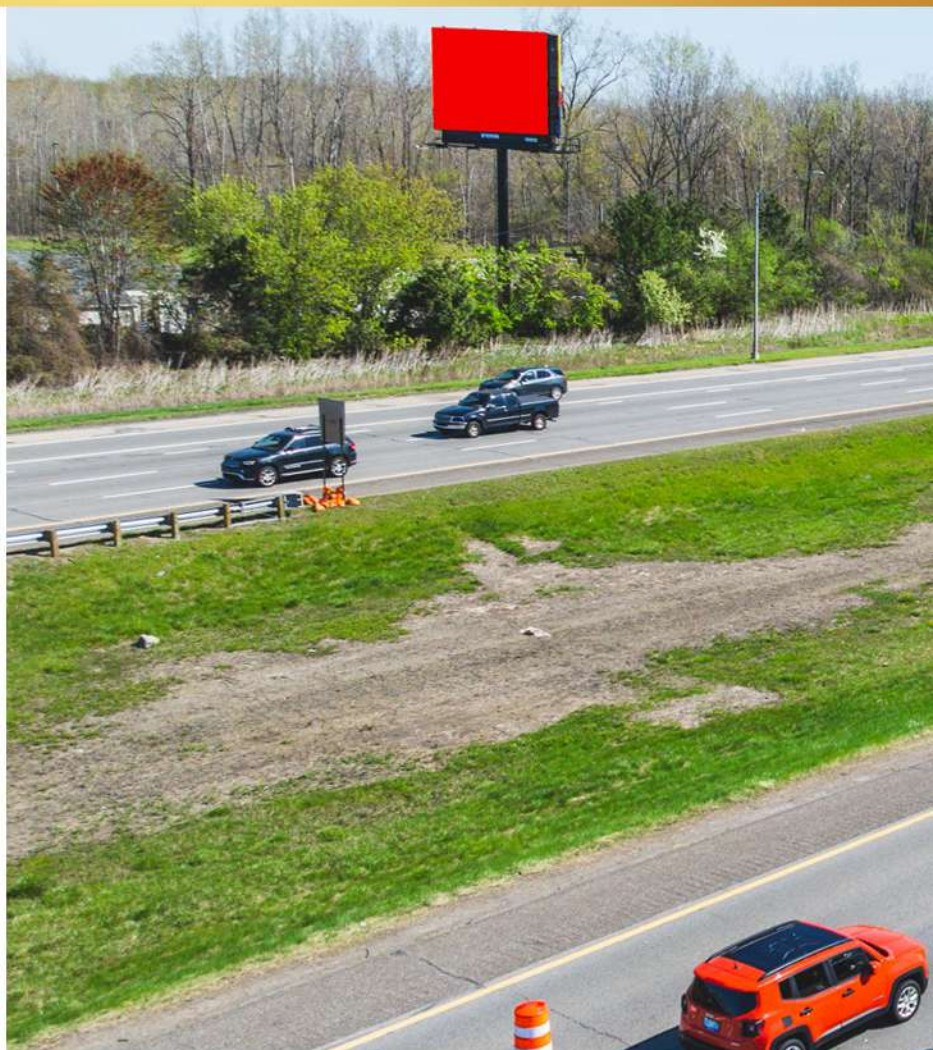

Direction:

Viewed by drivers traveling
EB on I-94

Lat/Lon:

42.24605 / -83.31583

Type:

Digital

Reader:

Left

Size:

24 x 28 ft.