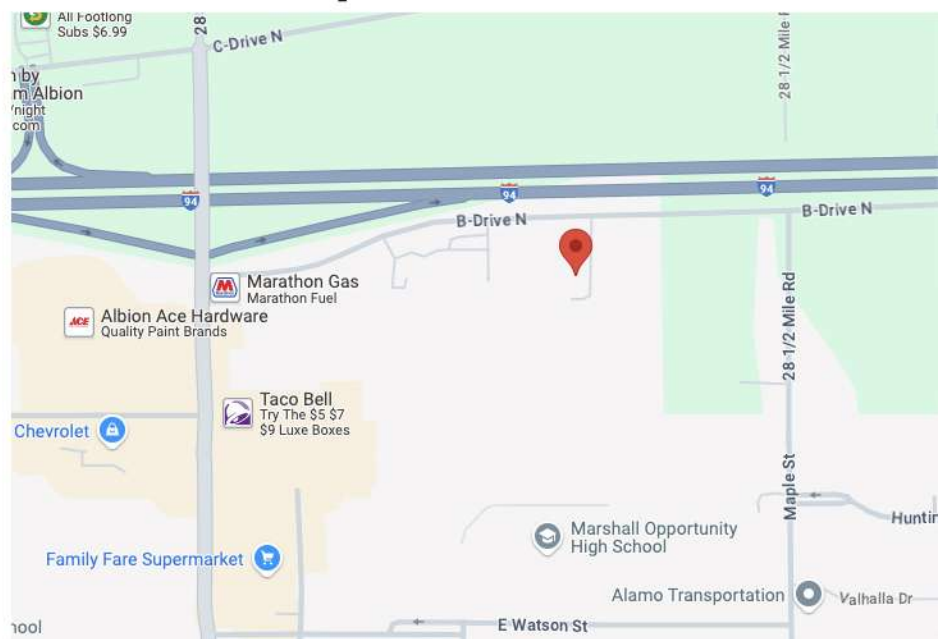

Location Map

(248) 747-7777

Info@5staroutdoor.com

www.5staroutdoor.com