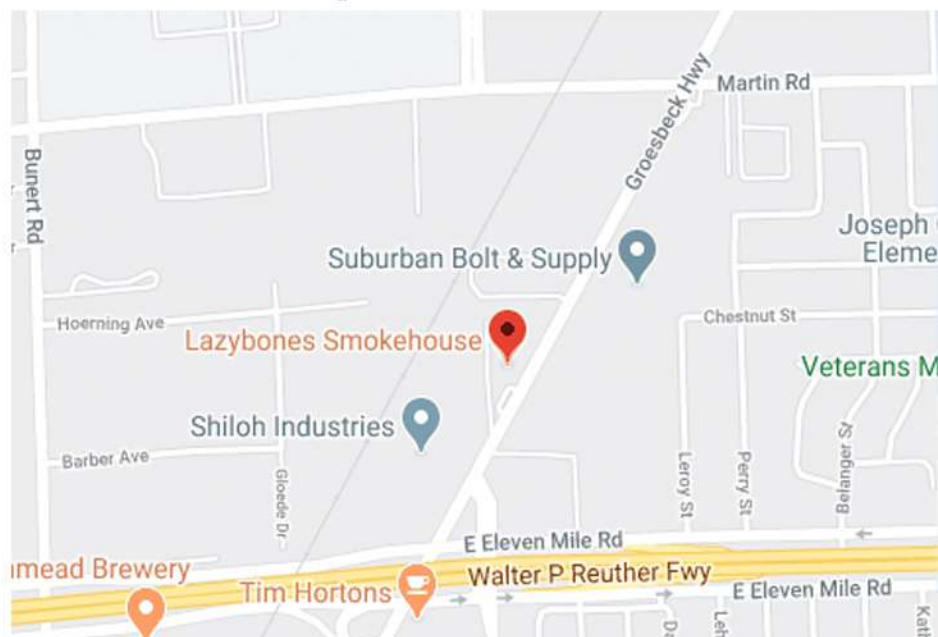

10.6 x 36 ft.

Location Map

(248) 747-7777

Info@5staroutdoor.com

www.5staroutdoor.com

Direction:

Viewed by drivers traveling
NB on Groesbeck

Lat/Lon:

42.49716 / -82.96726

Type:

Digital

Reader:

Left

Size:

14 x 48 ft

Location Map

(248) 747-7777

Info@5staroutdoor.com

www.5staroutdoor.com

Direction:

Viewed by drivers traveling
SB on Groesbeck

Lat/Lon:

42.49716 / -82.96726

Type: