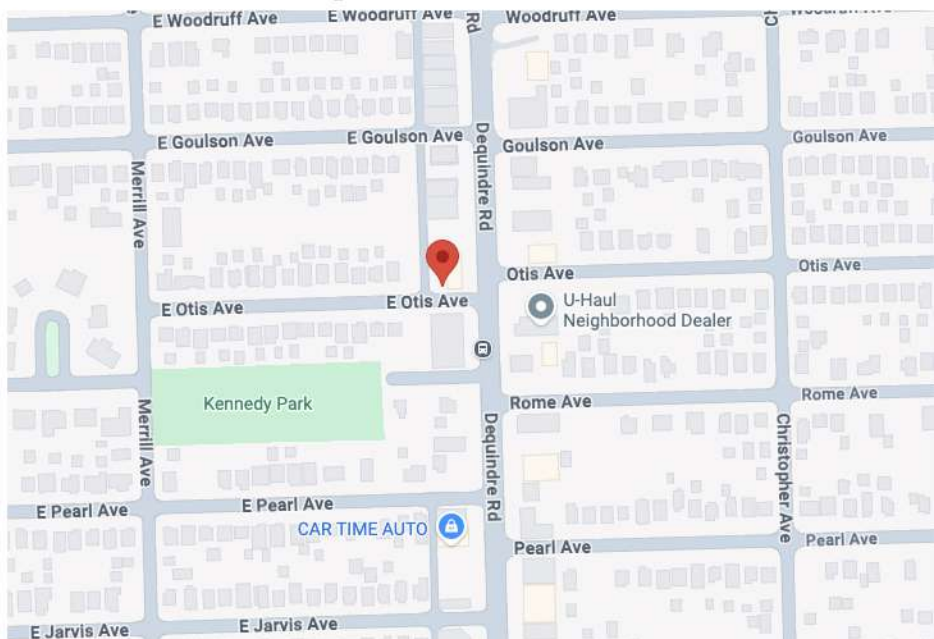

Location Map

(248) 747-7777

Info@5staroutdoor.com

www.5staroutdoor.com