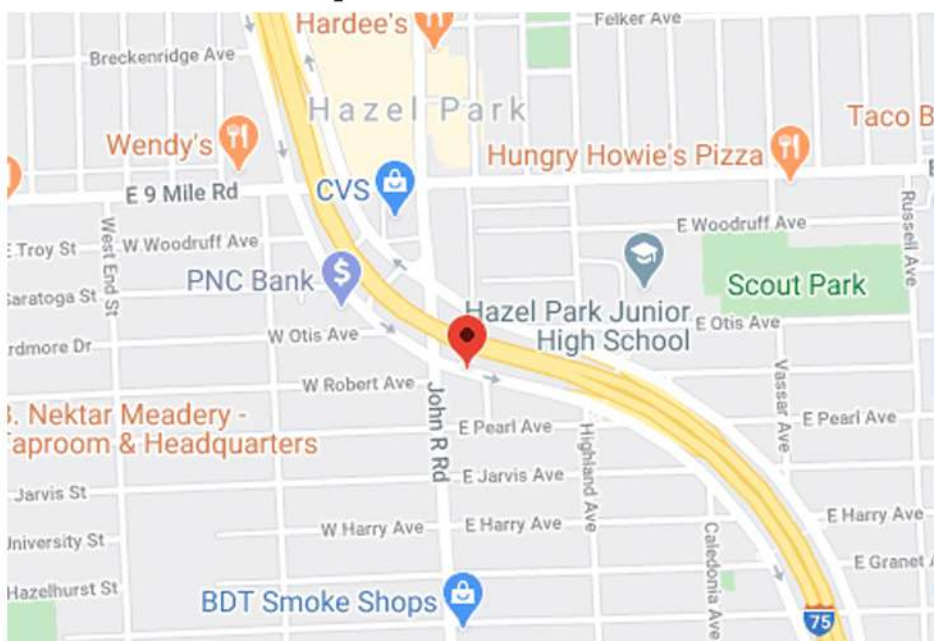

Location Map

(248) 747-7777

Info@5staroutdoor.com

www.5staroutdoor.com