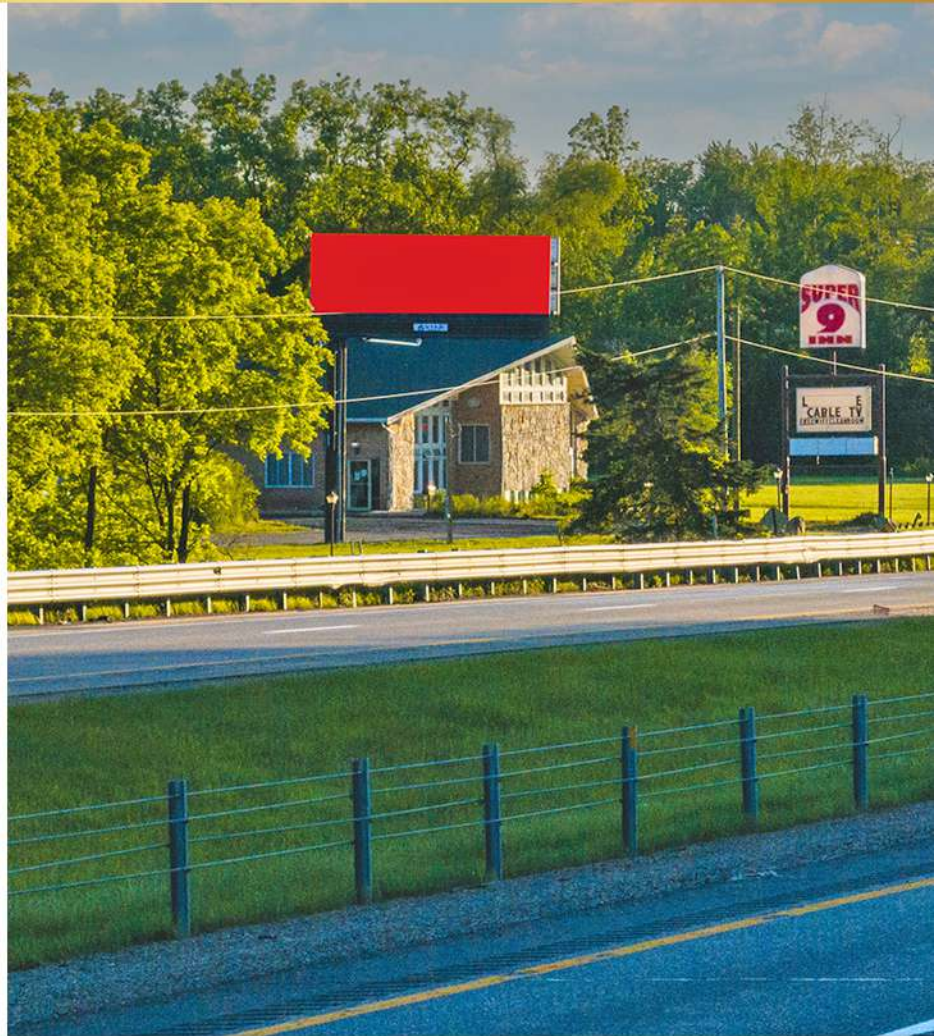

Direction:

Viewed by drivers traveling
WB on I-94

Lat/Lon:

42.26376 / -84.75015

Type:

Digital

Reader:

Left

Size:

11 x 30 ft.