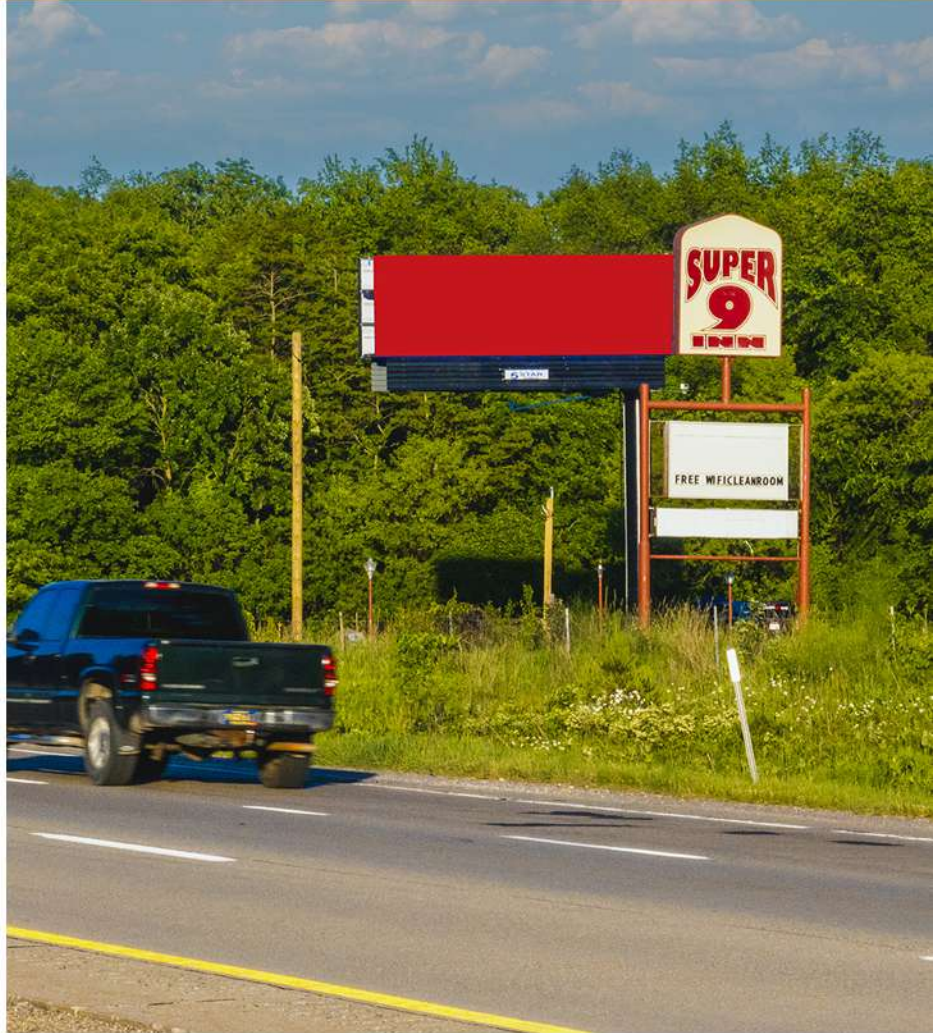

Direction:

Viewed by drivers traveling
EB on I-94

Lat/Lon:

42.26376 / -84.75015

Type:

Digital

Reader:

Right

Size:

11 x 30 ft.