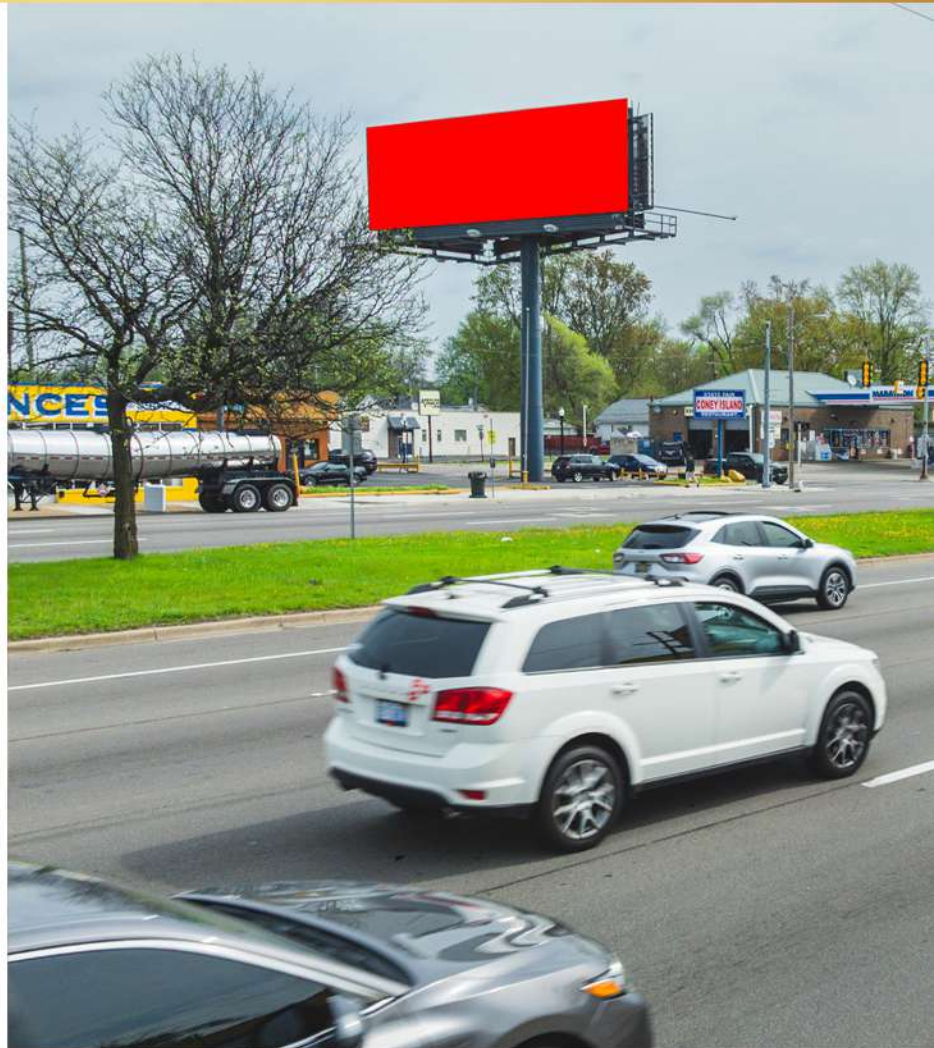

Direction:

Viewed by drivers traveling
EB on 8 Mile

Lat/Lon:

42.44749 / -83.10339

Type:

Static

Reader:

Left

Size:

20 x 60 ft.