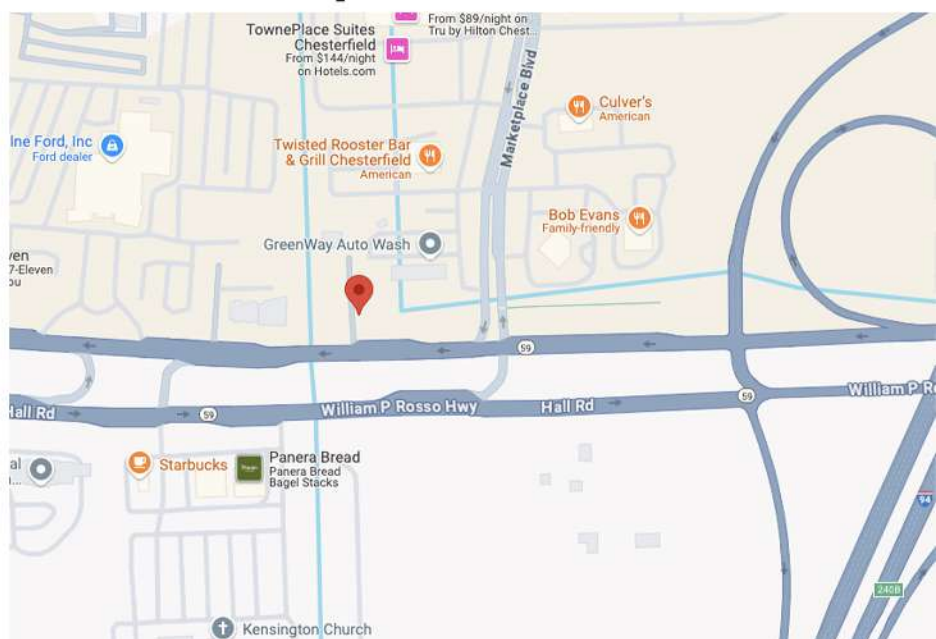

www.5staroutdoor.com

Direction:

Viewed by drivers traveling
EB on M-59

Lat/Lon:

42.63058 / -82.85566

Type:

Digital

Reader:

Viewed by drivers traveling
WB on M-59

Lat/Lon:

42.63058 / -82.85566

Type:

Digital

Reader:

Right

Size:

10 x 30 ft.

Location Map

(248) 747-7777

Info@5staroutdoor.com

www.5staroutdoor.com

Direction:

Viewed by drivers traveling
NB on I-275

Lat/Lon: