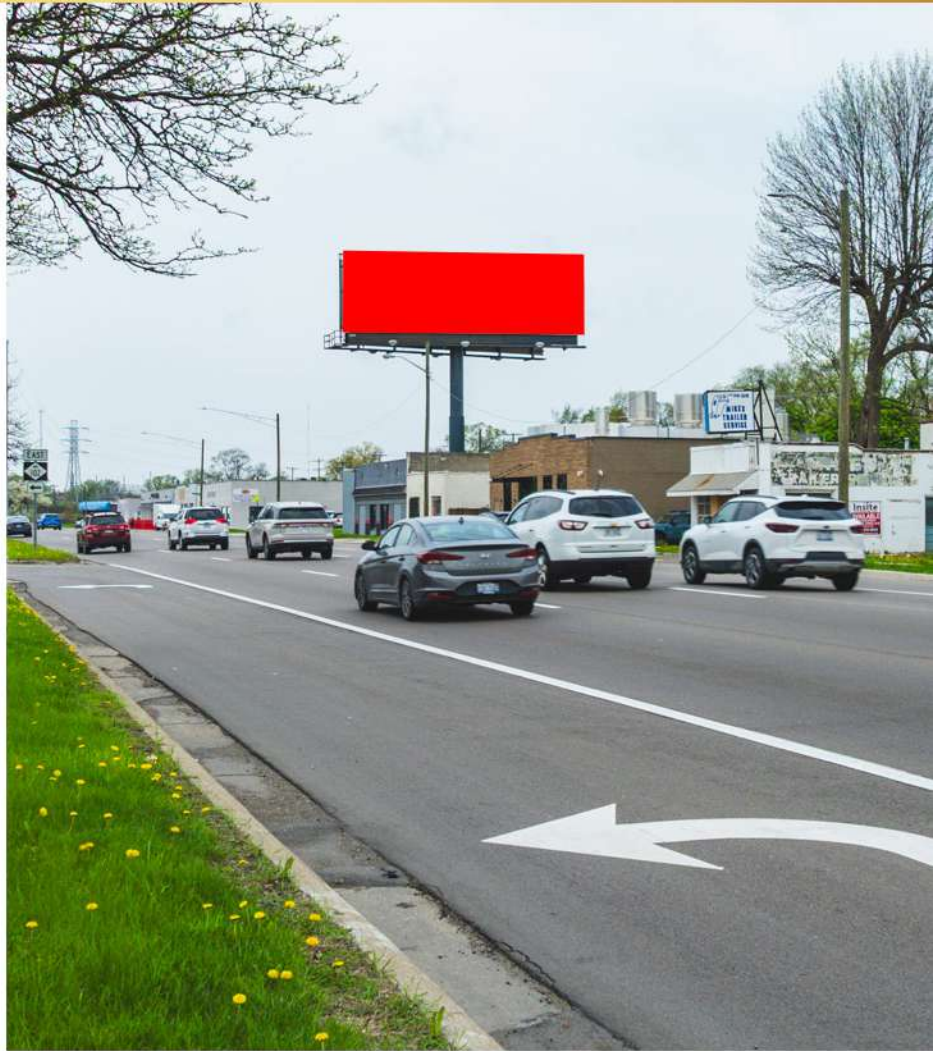

Direction:

Viewed by drivers traveling WB on 8 Mile

Lat/Lon:

42.44738 / -83.10924

Type:

Static

Reader:

Right

Size:

20 x 60 ft.