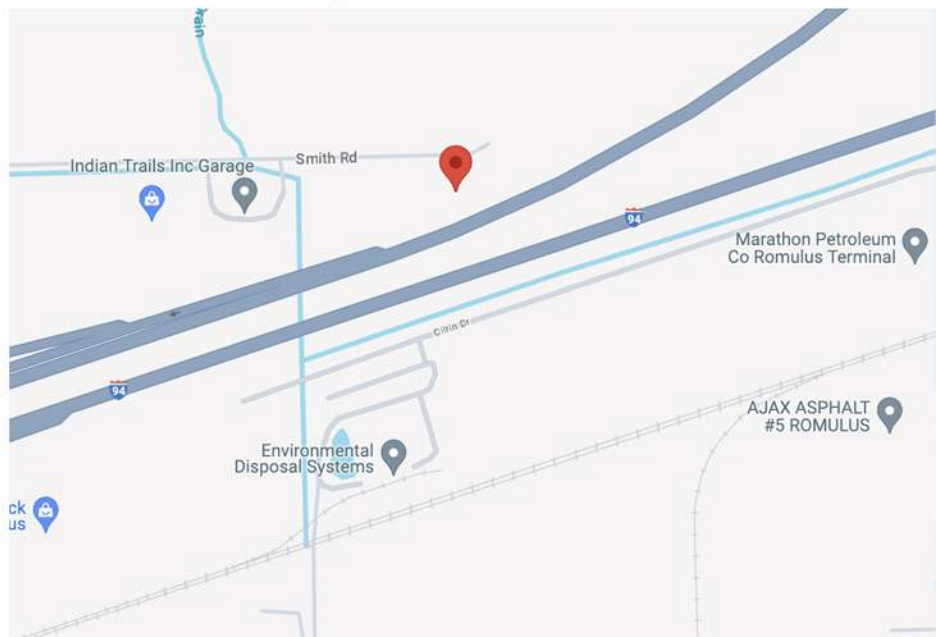

Location Map

(248) 747-7777

Info@5staroutdoor.com

www.5staroutdoor.com