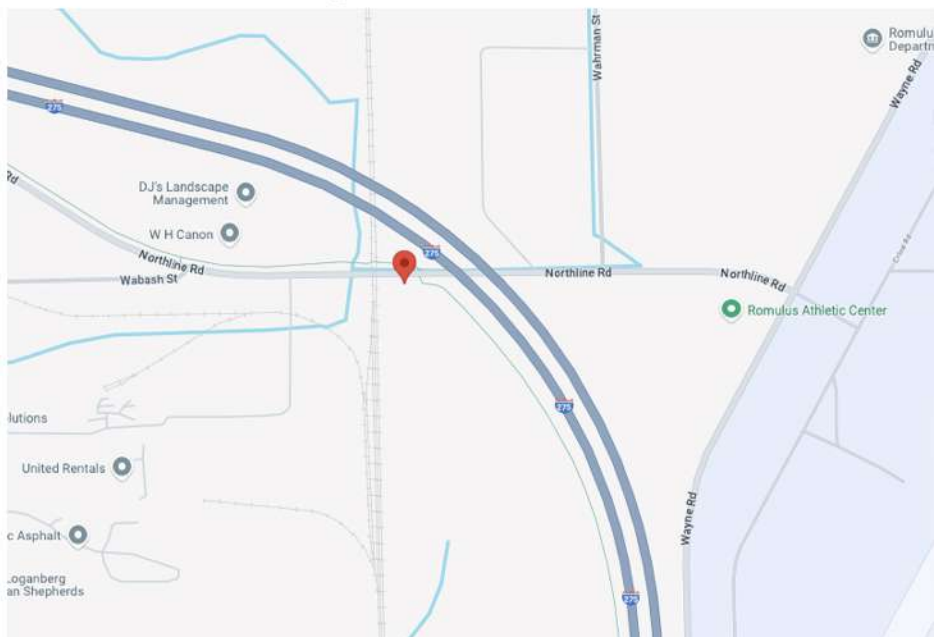

Location Map

(248) 747-7777

Info@5staroutdoor.com

www.5staroutdoor.com