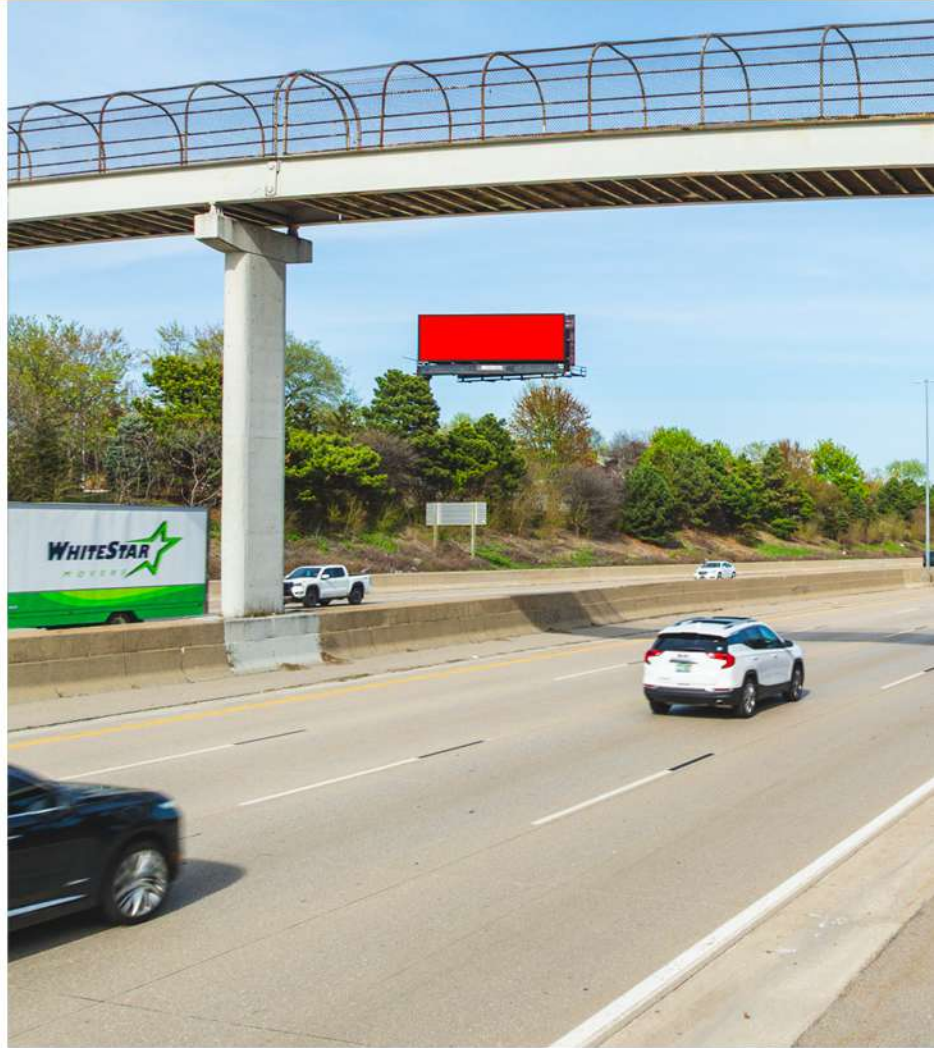

Direction:

Viewed by drivers traveling
EB on I-696

Lat/Lon:

42.49496 / -82.95445

Type:

Digital

Reader:

Left

Size:

17 x 59 ft