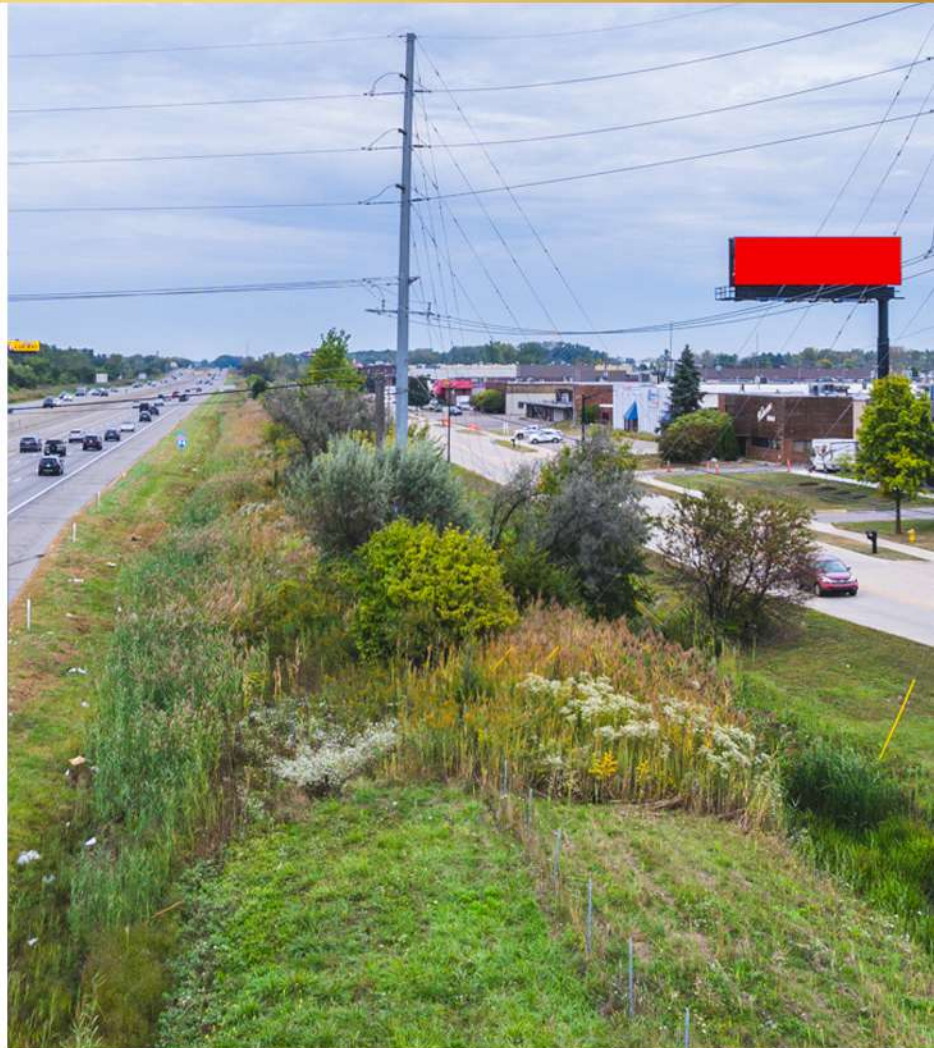

Direction:

Viewed by drivers traveling
NB on I-94

Lat/Lon:

42.59805 / -82.85556

Type:

Digital

Reader:

Right

Size:

14 x 48 ft.