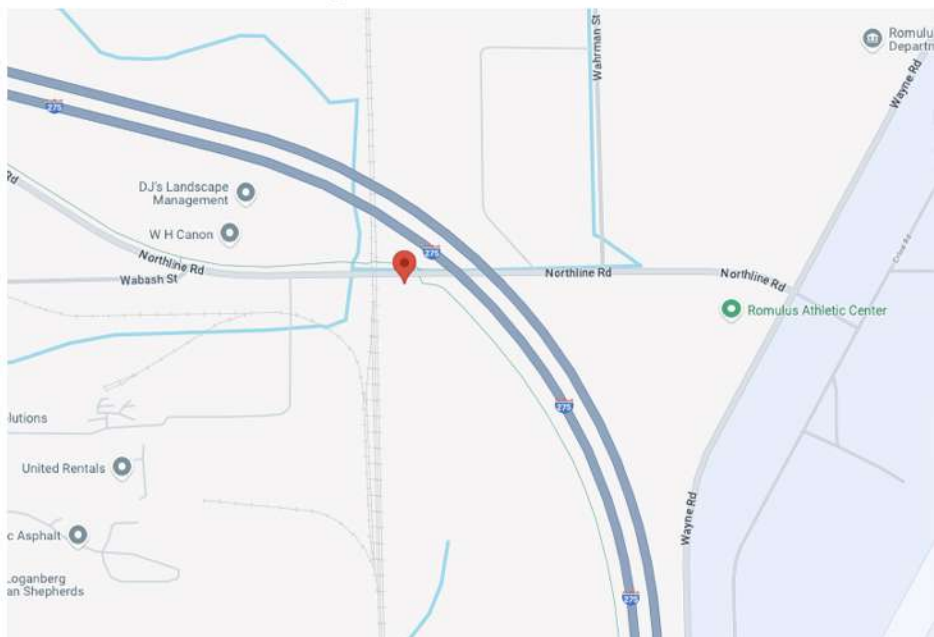

10 x 30 ft.

Location Map

(248) 747-7777

Info@5staroutdoor.com

www.5staroutdoor.com

Direction:

Viewed by drivers traveling
NB on I-275

Lat/Lon:

42.20625 / -83.39112

Type:

Digital

Reader:

Left

Size:

18 x 37 ft.

Location Map

(248) 747-7777

Info@5staroutdoor.com

www.5staroutdoor.com

Direction:

Viewed by drivers traveling
SB on I-275

Lat/Lon:

42.20625 / -83.39112

Type: