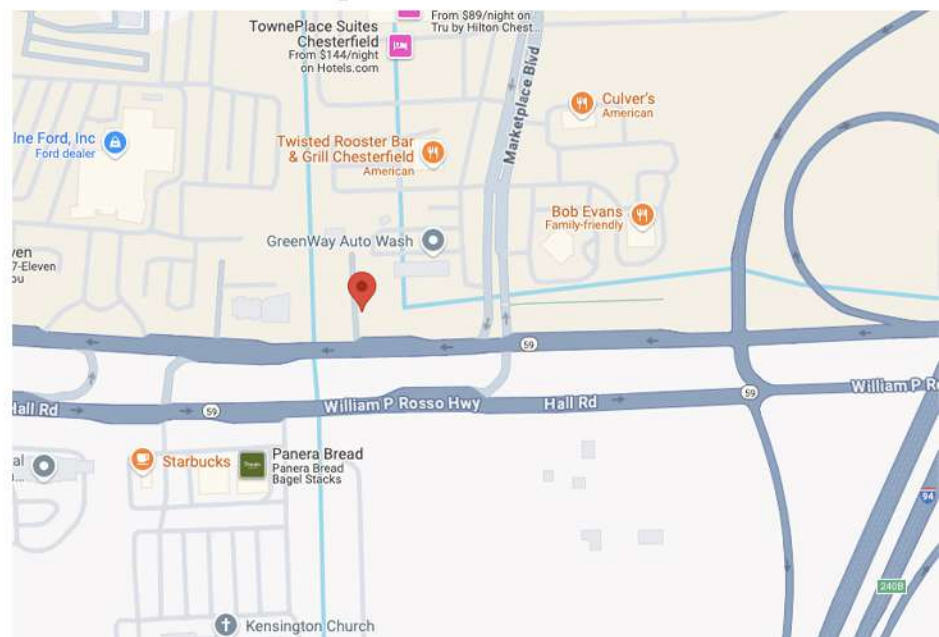

Location Map

(248) 747-7777

Info@5staroutdoor.com

www.5staroutdoor.com