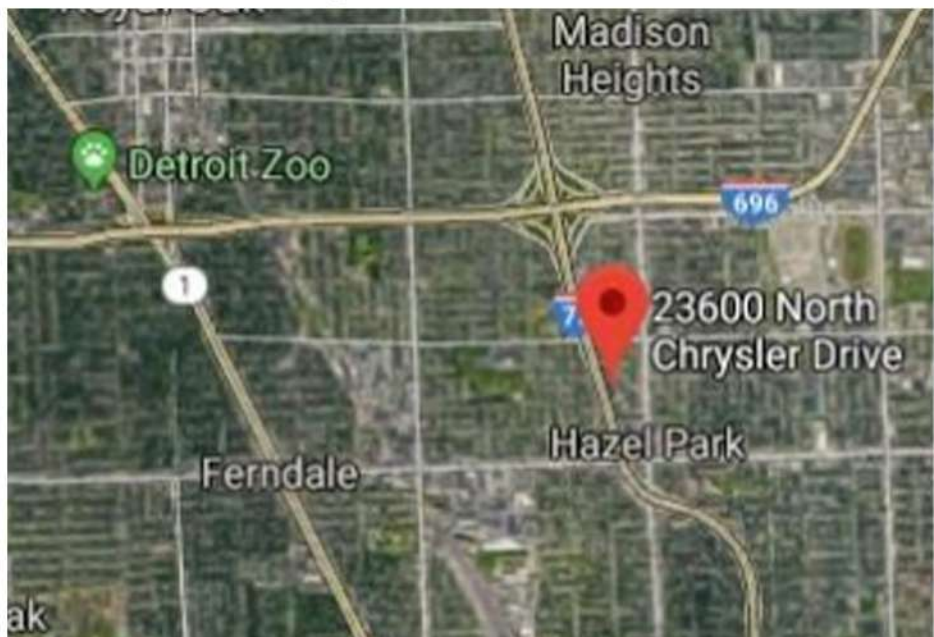

20 x 60 ft

Location Map

(248) 747-7777

Info@5staroutdoor.com

www.5staroutdoor.com

Direction:

Viewed by drivers traveling
NB on I-75

Lat/Lon:

42.46532 / -83.10703

Type:

Digital

Reader:

Right

Size:

17 x 59 ft

Location Map

(248) 747-7777

Info@5staroutdoor.com

www.5staroutdoor.com

Direction:

Viewed by drivers traveling
SB on I-75

Lat/Lon:

42.46532 / -83.10703

Type: