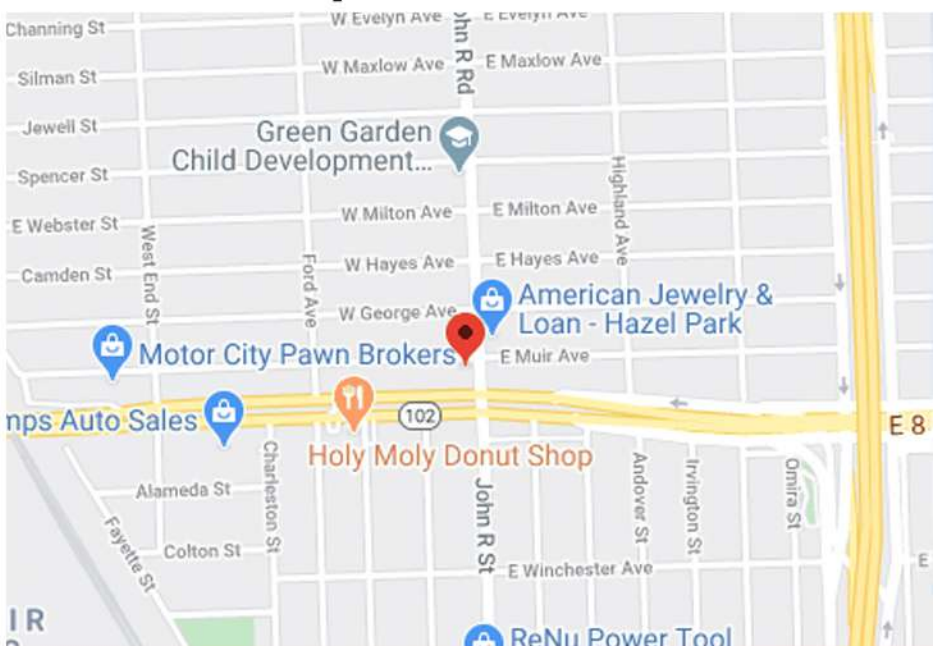

17 x 59 ft.

(248) 747-7777

Info@5staroutdoor.com

www.5staroutdoor.com

Location Map

Direction:

Viewed by drivers traveling
EB on 8 Mile

Lat/Lon: