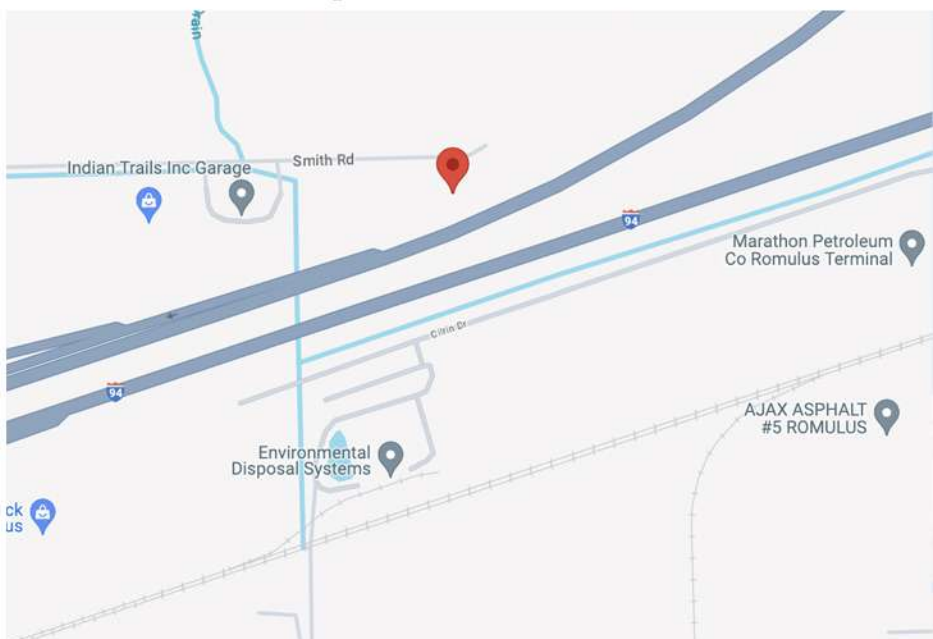

30 x 30 ft.

Location Map

(248) 747-7777

Info@5staroutdoor.com

www.5staroutdoor.com

Direction:

Viewed by drivers traveling
EB on I-94

Lat/Lon:

(248) 747-7777

Info@5staroutdoor.com

www.5staroutdoor.com

Direction:

Viewed by drivers traveling
WB on I-94

Lat/Lon:

42.24605 / -83.31583

Type: