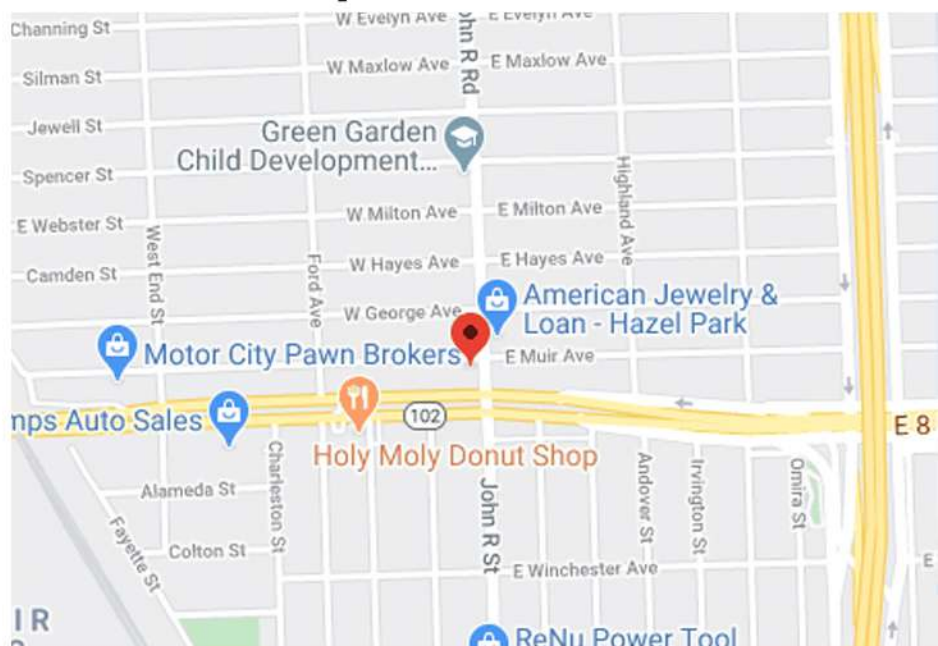

Location Map

(248) 747-7777

Info@5staroutdoor.com

www.5staroutdoor.com