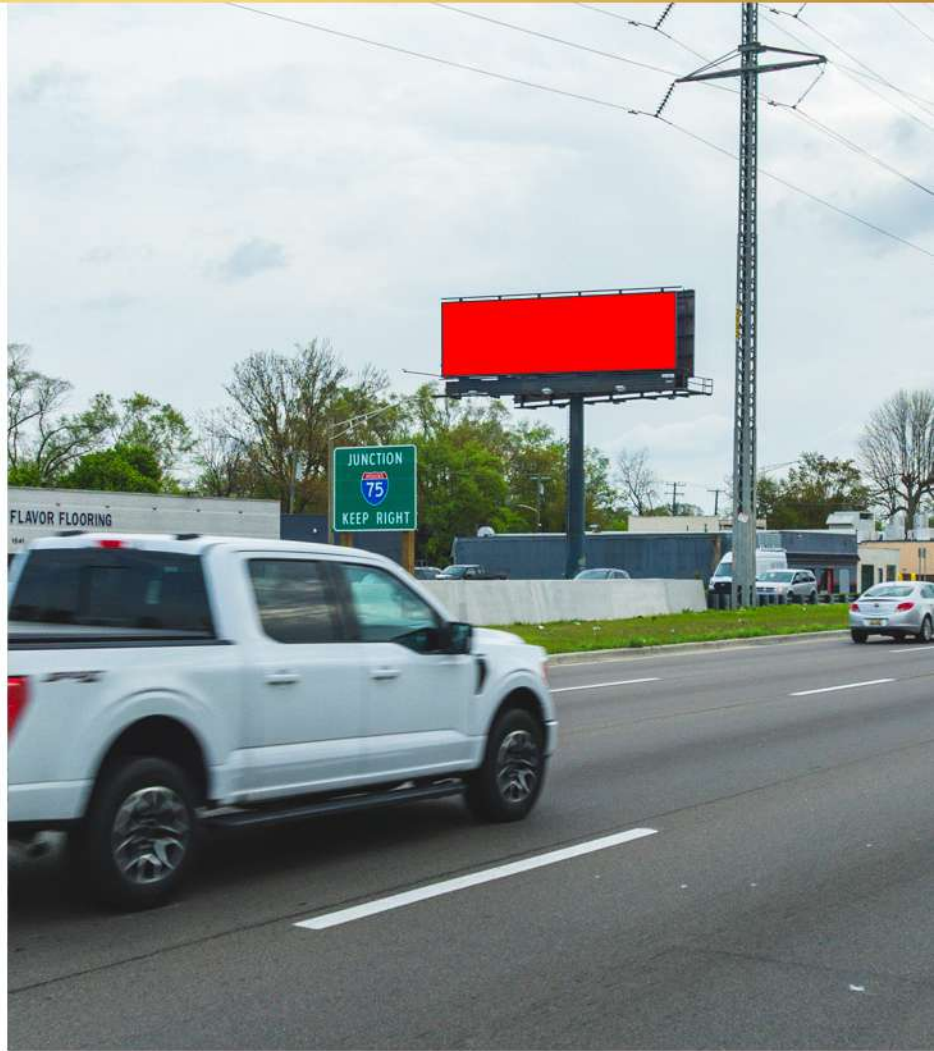

42.44738 / -83.10924

Type:

Digital

Reader:

Left

Size:

17 x 59 ft.

(248) 747-7777