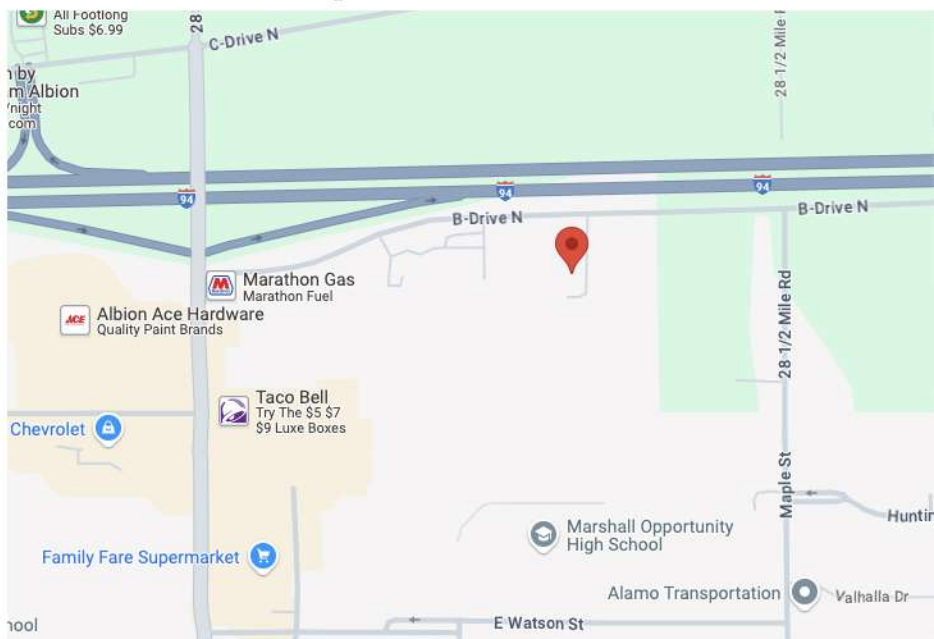

Location Map

(248) 747-7777

Info@5staroutdoor.com

www.5staroutdoor.com