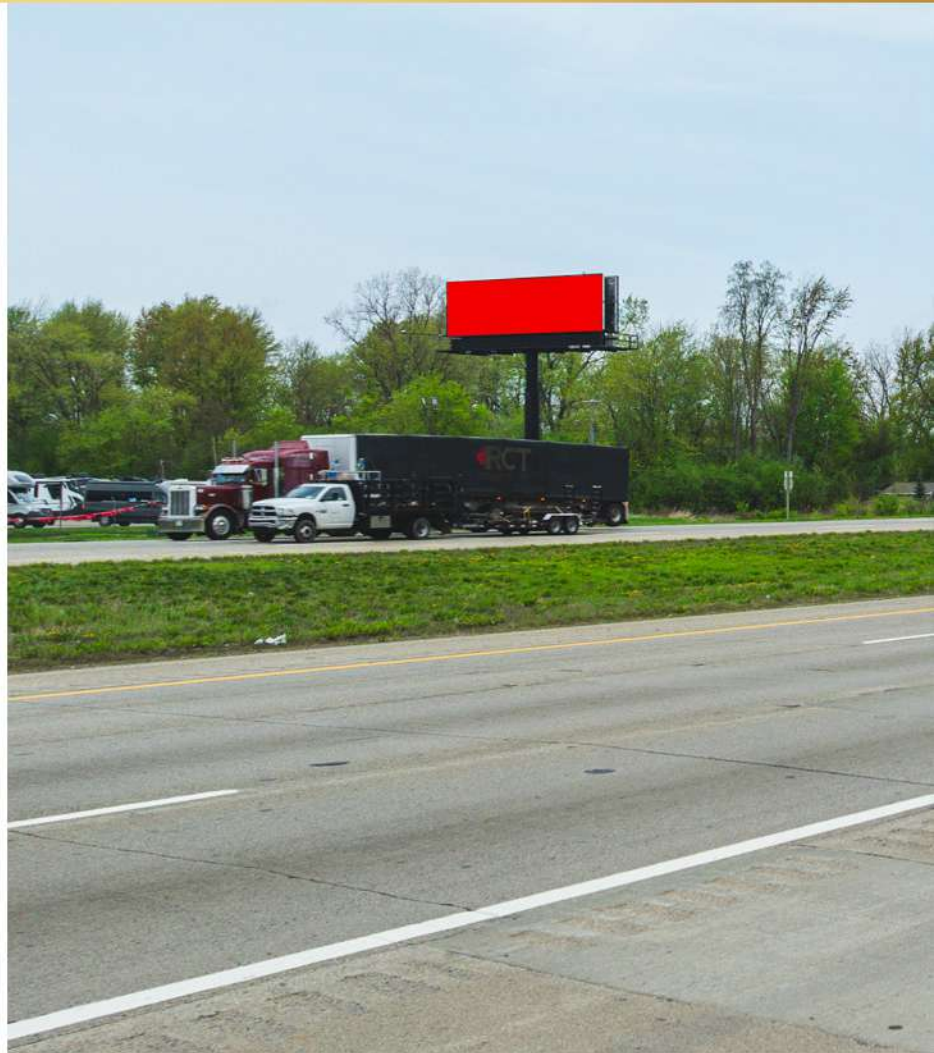

Direction:

Viewed by drivers traveling
NB on I-75

Lat/Lon:

42.18165 / -83.24578

Type:

Digital

Reader:

Left

Size:

14 x 48 feet.