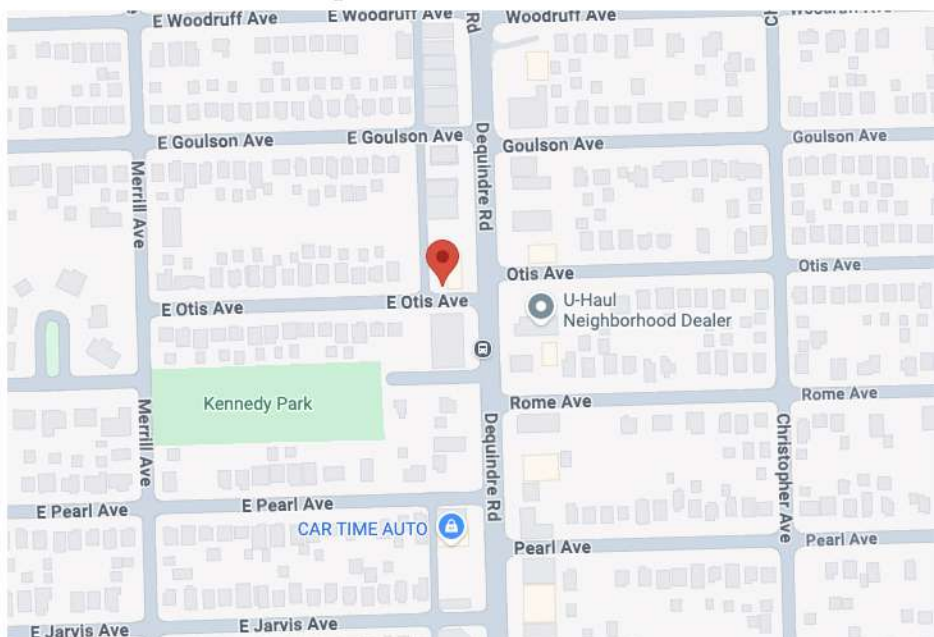

Location Map

(248) 747-7777

Info@5staroutdoor.com

www.5staroutdoor.com