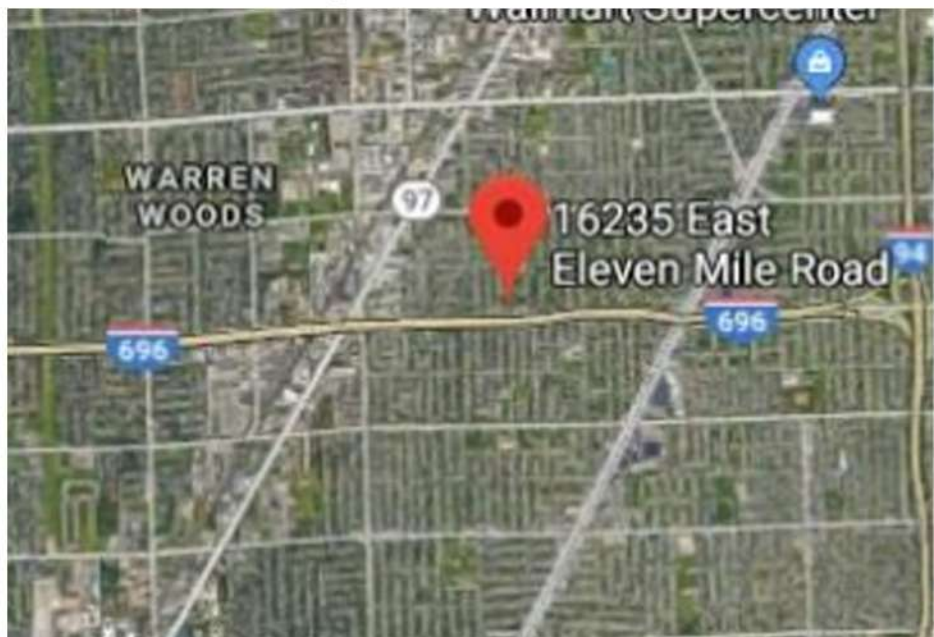

Location Map

(248) 747-7777

Info@5staroutdoor.com

www.5staroutdoor.com