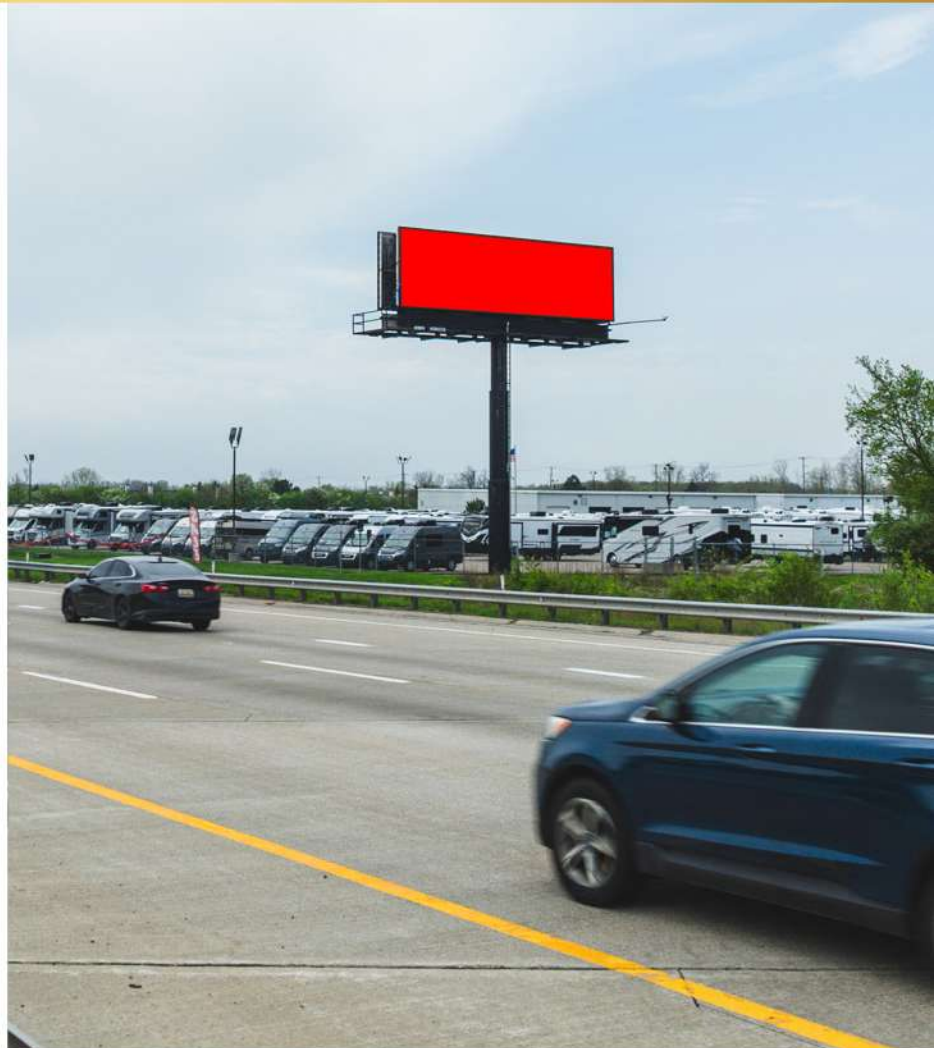

42.18165 / -83.24578

Type:

Digital

Reader:

Right

Size:

14 x 48 feet.

Location Map