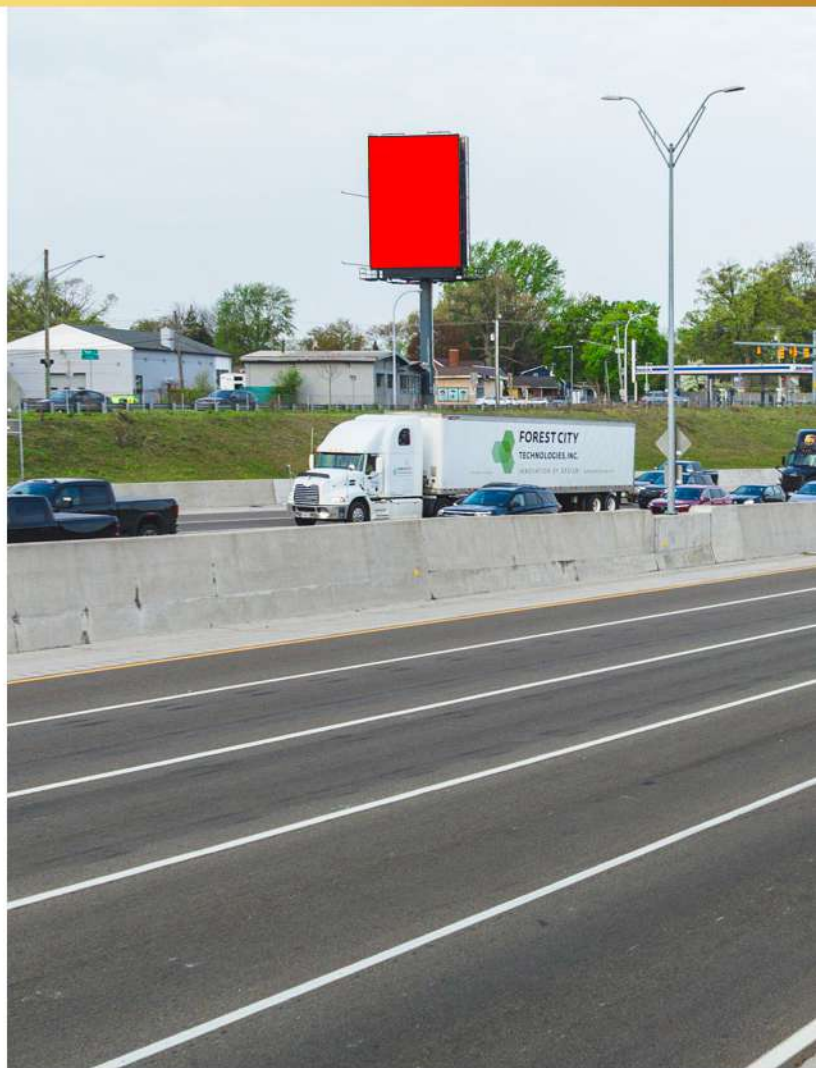

Direction:

Viewed by drivers traveling
NB on I-75

Lat/Lon:

42.45834 / -83.10313

Type:

Digital

Reader:

Left

Size:

40 x 30 ft.