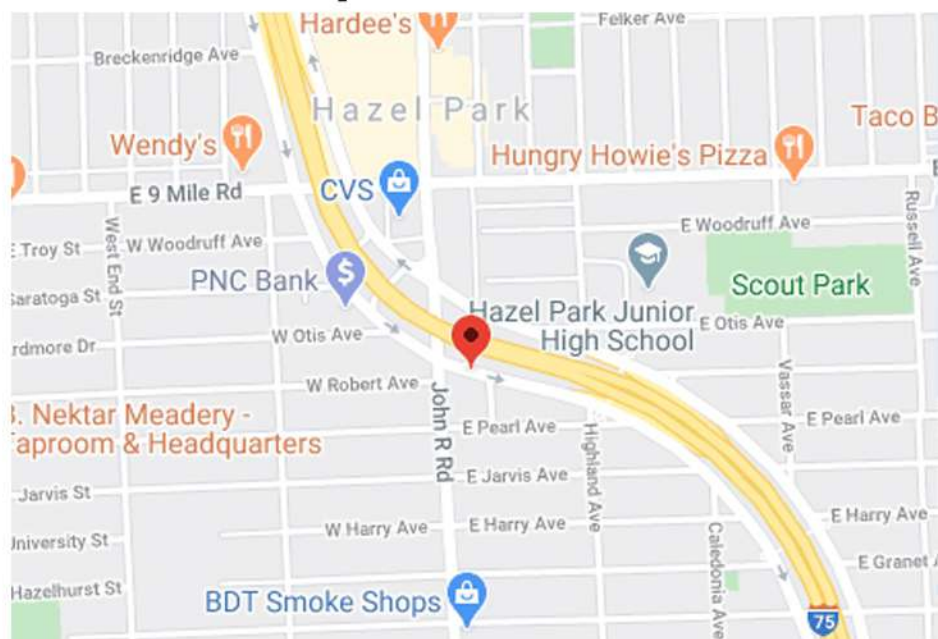

42.45834 / -83.10313

Type:

Digital

Reader:

Right

Size:

40 x 30 ft.

Location Map