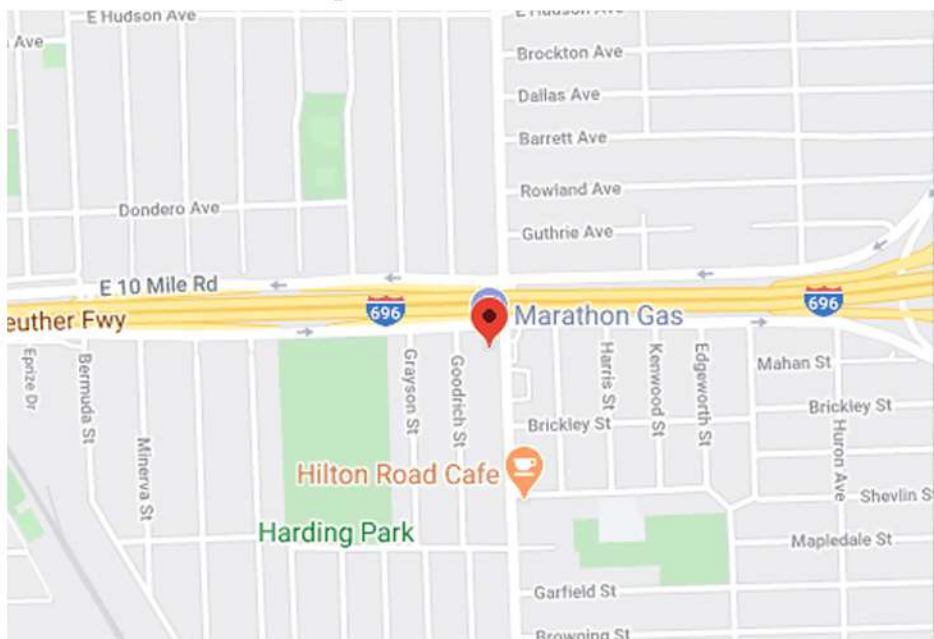

Location Map

(248) 747-7777

Info@5staroutdoor.com

www.5staroutdoor.com