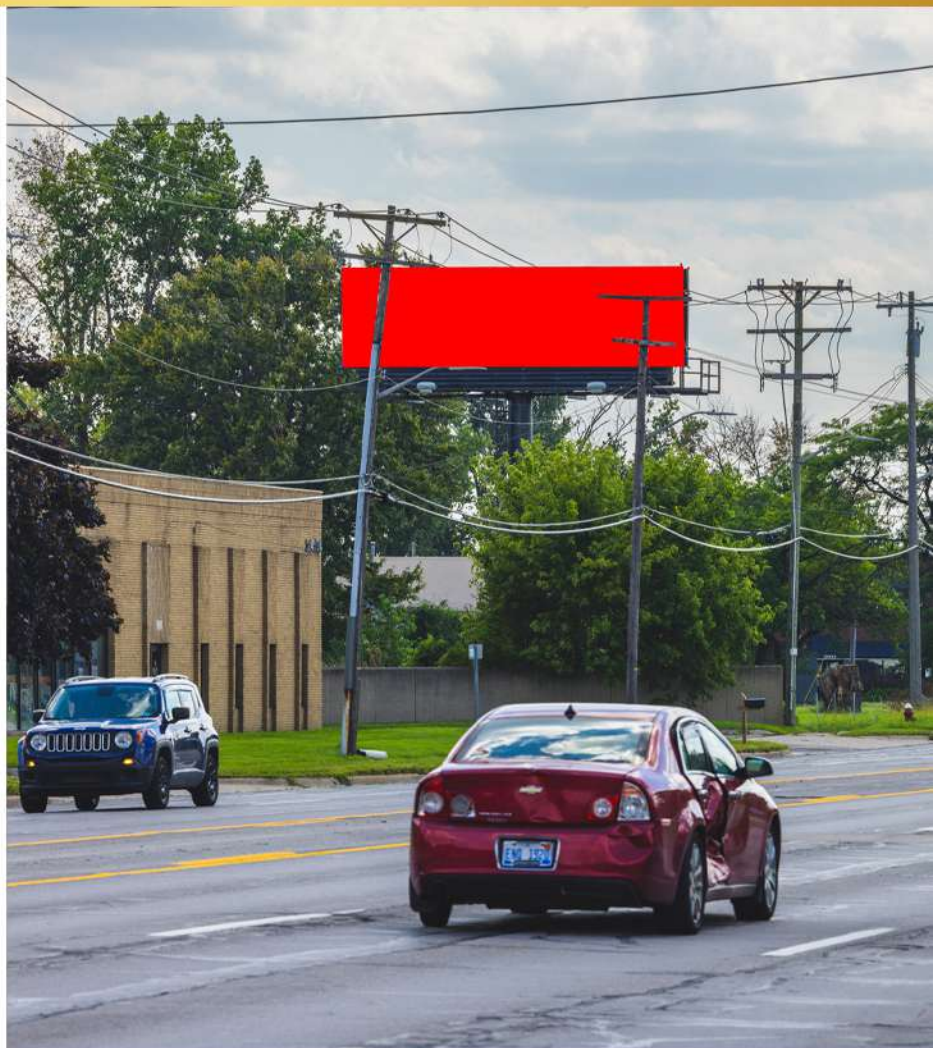

Direction:

Viewed by drivers traveling SB on Groesbeck

Lat/Lon:

42.47531 / -82.98268

Type:

Static

Reader:

Left

Size:

10.6 x 36 ft.