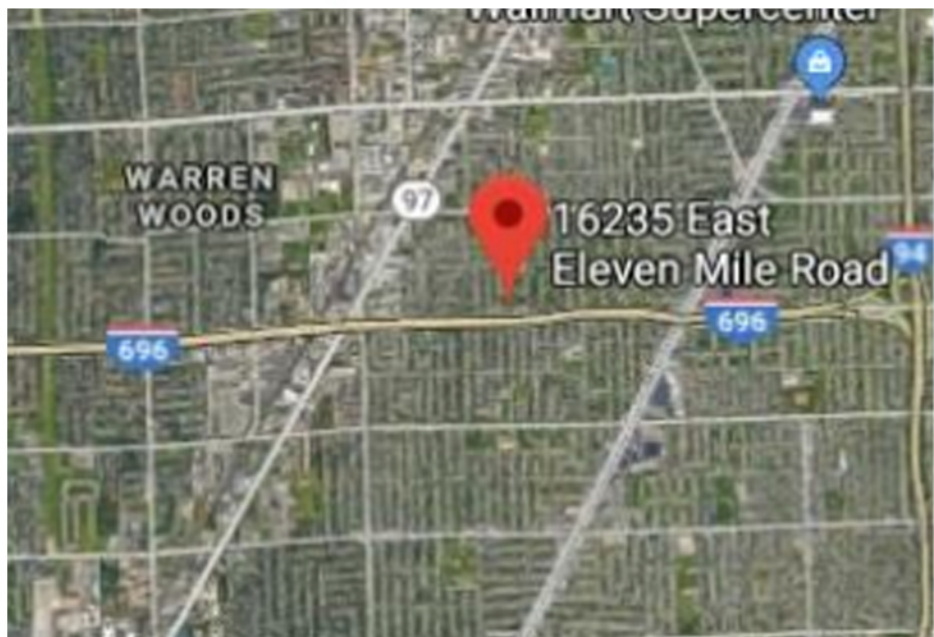

Direction:

For traffic going E on I-696

Lat/Lon:

42.49496 / -82.95445

Type:

Digital

Reader:

Left

Size:

17 x 59 ft

Monthly Impressions:

Approx. 2,556,000

Location Map

P.O. Box 252755
West Bloomfield, MI
48325-2755

(248) 747-7777
Info@5staroutdoor.com
www.5staroutdoor.com

Direction:

For traffic going W on I-696

Lat/Lon:

42.49496 / -82.95445

Type:

Static

Reader:

Right

Size: